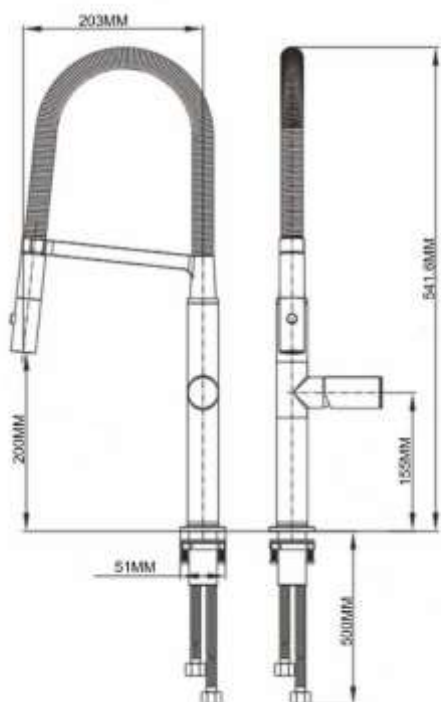

### NORDAN KITCHEN MIXER WITH SWIVEL SPOUT NOR-372

#### Specifications

Brand	ÖLIND
Range	NORDAN
Product code	NOR-372
Finish/Colour	BRUSHED NICKEL + MATTE BLACK, GUNMETAL + MATTE BLACK, CHROME, BRUSHED GOLD
Product type	KITCHEN MIXER
Material	BRASS OTHER
Configuration	1 TAP HOLE
Mounting Type	DECK MOUNTED