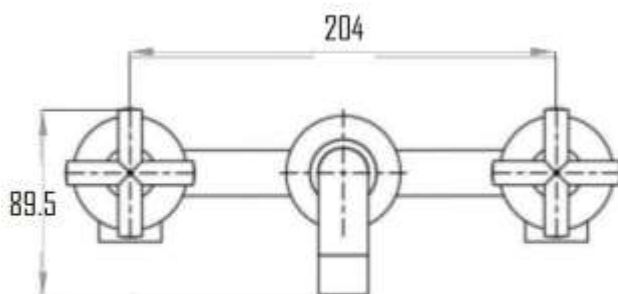

SADEL 3 HOLES CONCEALED BASIN MIXER SAD-5012

Specifications

Brand	ÖLIND
Range	SADEL
Product code	SAD-5012
Finish/Colour	POLISHED CHROME, GUNMETAL MATTE BLACK, BRUSHED GOLD, BRUSHED NICKEL
Product type	BASIN MIXER
Material	BRASS
Configuration	CONCEALED
Mounting Type	WALL MOUNTED