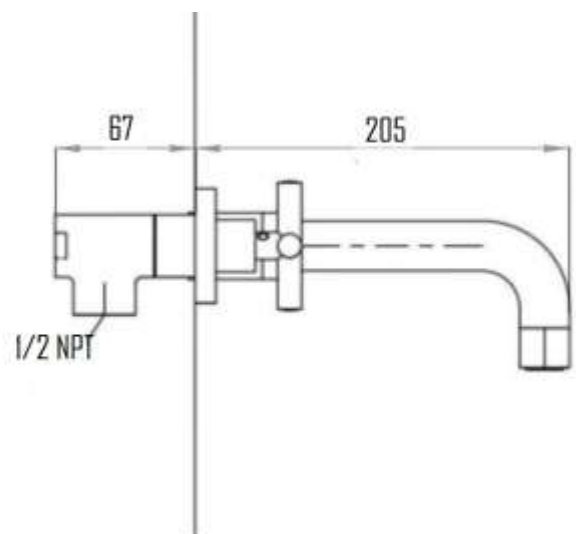

SADEL 3 HOLES CONCEALED BASIN MIXER SAD-5012

Specifications

Brand	ÖLIND
Range	SADEL
Product code	SAD-5012
Finish/Colour	POLISHED CHROME, GUNMETAL MATTE BLACK, BRUSHED GOLD, BRUSHED NICKEL
Product type	BASIN MIXER
Material	BRASS
Configuration	CONCEALED
Mounting Type	WALL MOUNTED