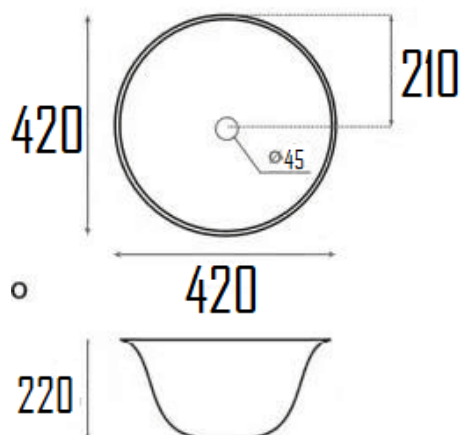

TREKANT CERAMIC COUNTERTOP WASH BASIN WITHOUT OVERFLOW TRE-263GW

Specifications

Brand	ÖLIND
Range	TREKANT
Product code	TRE-263GW
Finish/Colour	GLOSSY WHITE
Product type	BASIN
Material	CERAMIC
Configuration	NO OVERFLOW
Mounting Type	COUNTERTOP