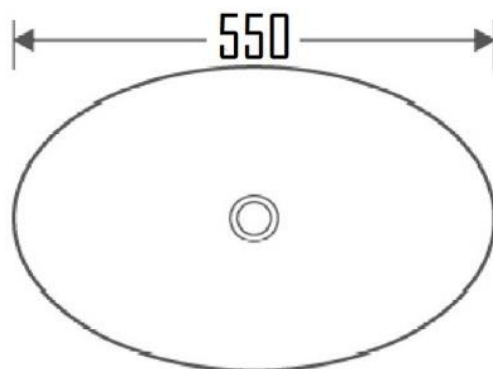

### SARAH CERAMIC COUNTERTOP WASH BASIN WITHOUT OVERFLOW SAR-80GW

#### Specifications

Brand	ÖLIND
Range	SARAH
Product code	SAR-80GW
Finish/Colour	GLOSSY WHITE
Product type	OVAL BASIN
Material	CERAMIC
Configuration	O TAP HOLE
Mounting Type	COUNTERMOUNT

For more information, please visit our website: [olind-design.com](http://olind-design.com)  
Sweden: Dalkärrsvägen 6 14636 Tullinge Sweden