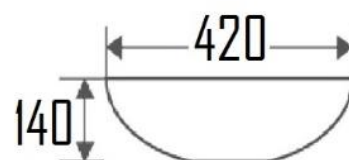

#### Specifications

Brand	ÖLIND
Range	SARAH
Product code	SAR-80GW
Finish/Colour	GLOSSY WHITE
Product type	OVAL BASIN
Material	CERAMIC
Configuration	O TAP HOLE
Mounting Type	COUNTERMOUNT

For more information, please visit our website: [olind-design.com](http://olind-design.com)  
Sweden: Dalkärrsvägen 6 14636 Tullinge Sweden