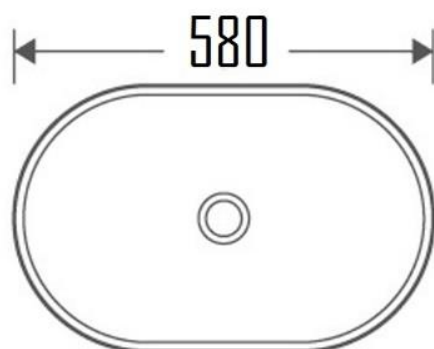

SARAH CERAMIC COUNTERTOP WASH BASIN WITHOUT OVERFLOW

SAR-79

Specifications

Brand	ÖLIND
Range	SARAH
Product code	SAR-79
Finish/Colour	GLOSSY WHITE, MATTE WHITE, MATTE BLACK
Product type	OVAL BASIN
Material	CERAMIC
Configuration	O TAP HOLE
Mounting Type	COUNTERMOUNT