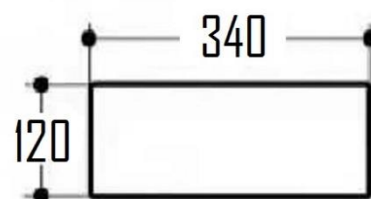

SARAH CERAMIC COUNTERTOP WASH BASIN WITHOUT OVERFLOW SAR-78

Specifications

| | |
|---------------|---|
| Brand | ÖLIND |
| Range | SARAH |
| Product code | SAR-78 |
| Finish/Colour | GLOSSY WHITE, MATTE WHITE, MATTE BLACK |
| Product type | OVAL BASIN |
| Material | CERAMIC |
| Configuration | O TAP HOLE |
| Mounting Type | COUNTERMOUNT |