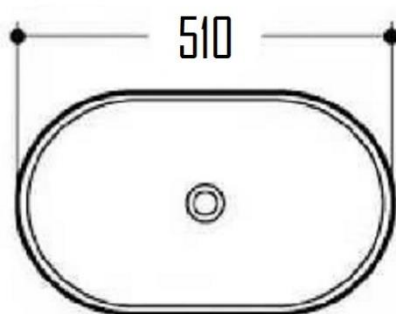

SARAH CERAMIC COUNTERTOP WASH BASIN WITHOUT OVERFLOW SAR-78

Specifications

| | |
|---------------|---|
| Brand | ÖLIND |
| Range | SARAH |
| Product code | SAR-78 |
| Finish/Colour | GLOSSY WHITE, MATTE WHITE, MATTE BLACK |
| Product type | OVAL BASIN |
| Material | CERAMIC |
| Configuration | O TAP HOLE |
| Mounting Type | COUNTERMOUNT |