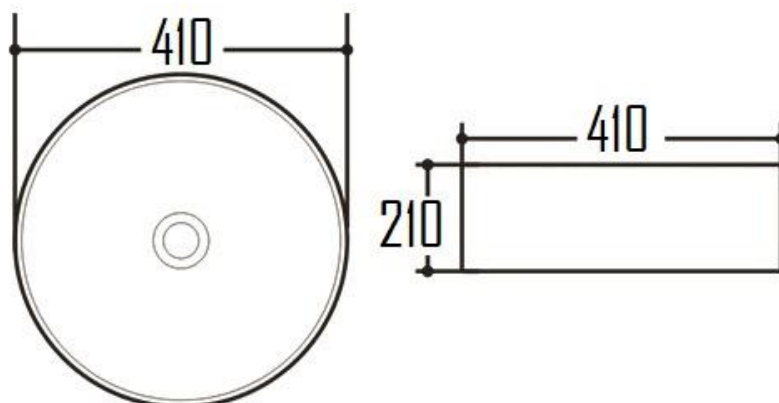

OVALT SOLID SURFACE COUNTERTOP WASH BASIN WITHOUT OVERFLOW

OVA-A68MCG

Specifications

Brand	ÖLIND
Range	OVALT
Product code	OVA-A68MCG
Finish/Colour	CREOLE PINK, CARIBE GREEN
Product type	BASIN
Material	SOLID SURFACE
Configuration	NO OVERFLOW
Mounting Type	COUNTERTOP