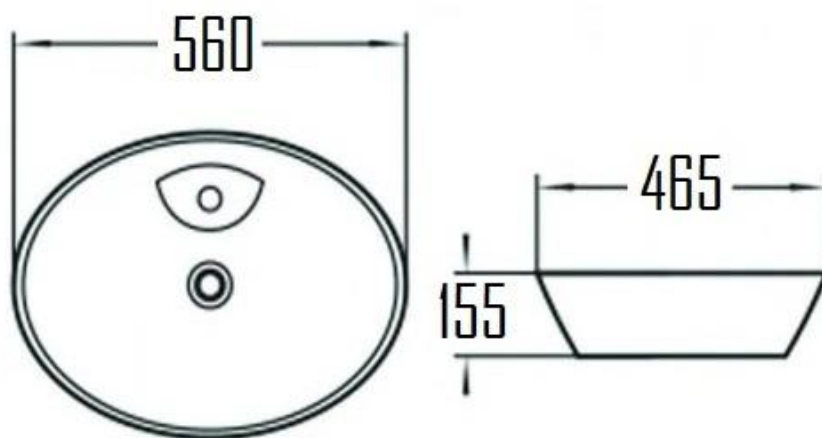

### MORGON CERAMIC COUNTERTOP WASH BASIN WITHOUT OVERFLOW MDR-459GW

#### Specifications

Brand	ÖLIND
Range	MORGON
Product code	MDR-459GW
Finish/Colour	GLOSSY WHITE
Product type	BASIN
Material	CERAMIC
Configuration	NO OVERFLOW
Mounting Type	COUNTERTOP

For more information, please visit our website: [olind-design.com](http://olind-design.com)  
Sweden: Dalkärrsvägen 6 14636 Tullinge Sweden