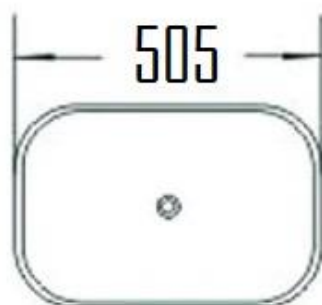

MORGON CERAMIC COUNTERTOP WASH BASIN WITHOUT OVERFLOW MDR-457GW

Specifications

Brand	ÖLIND
Range	MORGON
Product code	MDR-457GW
Finish/Colour	GLOSSY WHITE
Product type	BASIN
Material	CERAMIC
Configuration	NO OVERFLOW
Mounting Type	COUNTERTOP