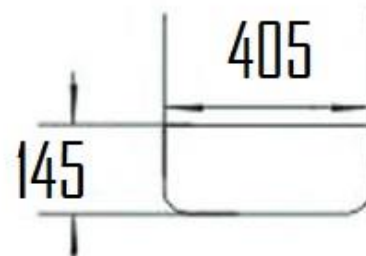

MORGON CERAMIC COUNTERTOP WASH BASIN WITHOUT OVERFLOW MDR-457GW

Specifications

Brand	ÖLIND
Range	MORGON
Product code	MDR-457GW
Finish/Colour	GLOSSY WHITE
Product type	BASIN
Material	CERAMIC
Configuration	NO OVERFLOW
Mounting Type	COUNTERTOP