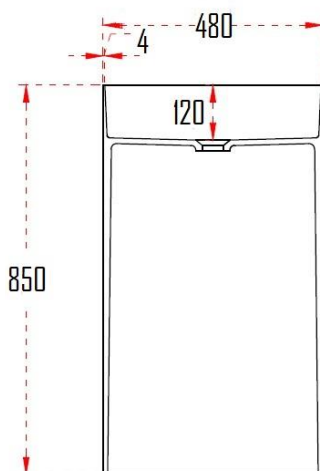

### MIDDAG SOLID SURFACE FLOOR MOUNTED WASH BASIN MID-207

#### Specifications

Brand	ÖLIND
Range	MIDDAG
Product code	MID-207
Finish/Colour	MATTE WHITE, MATTE BLACK
Product type	BASIN
Material	SOLID SURFACE
Configuration	NO OVERFLOW
Mounting Type	STAND-ALONE BASIN