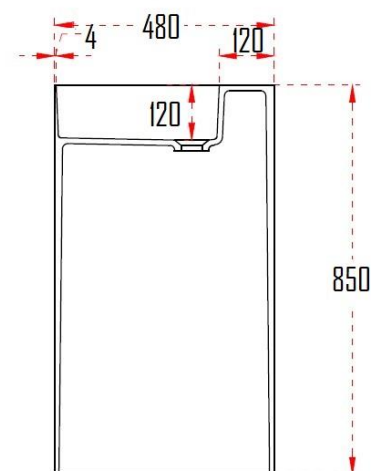

### MIDDAG SOLID SURFACE FLOOR MOUNTED WASH BASIN MID-207

#### Specifications

Brand	ÖLIND
Range	MIDDAG
Product code	MID-207
Finish/Colour	MATTE WHITE, MATTE BLACK
Product type	BASIN
Material	SOLID SURFACE
Configuration	NO OVERFLOW
Mounting Type	STAND-ALONE BASIN