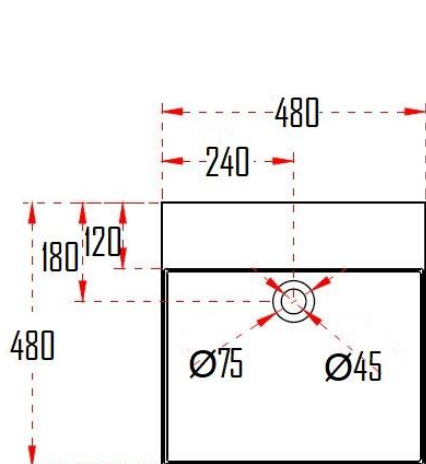

### MIDDAG SOLID SURFACE FLOOR MOUNTED WASH BASIN MID-207

#### Specifications

Brand	ÖLIND
Range	MIDDAG
Product code	MID-207
Finish/Colour	MATTE WHITE, MATTE BLACK
Product type	BASIN
Material	SOLID SURFACE
Configuration	NO OVERFLOW
Mounting Type	STAND-ALONE BASIN