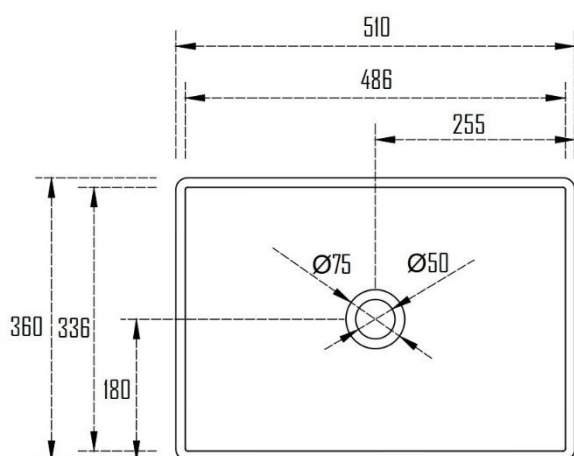

ABISKO SOLID SURFACE COUNTERTOP WASH BASIN WITHOUT OVERFLOW GRA-A28MW

Specifications

Brand	ÖLIND
Range	ABISKO
Product code	GRA-A28MW
Finish/Colour	MATTE WHITE
Product type	RECTANGLE BASIN
Material	SOLID SURFACE
Configuration	NO OVERFLOW
Mounting Type	COUNTERTOP