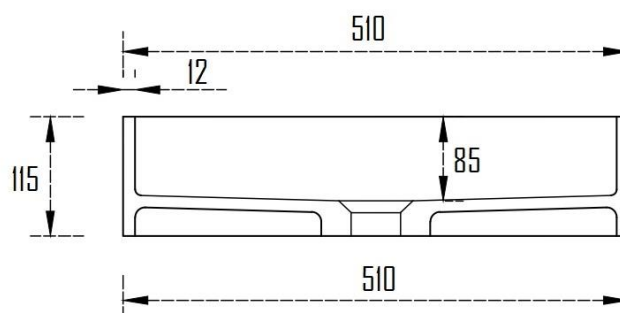

ABISKO SOLID SURFACE COUNTERTOP WASH BASIN WITHOUT OVERFLOW GRA-A28MW

Specifications

Brand	ÖLIND
Range	ABISKO
Product code	GRA-A28MW
Finish/Colour	MATTE WHITE
Product type	RECTANGLE BASIN
Material	SOLID SURFACE
Configuration	NO OVERFLOW
Mounting Type	COUNTERTOP