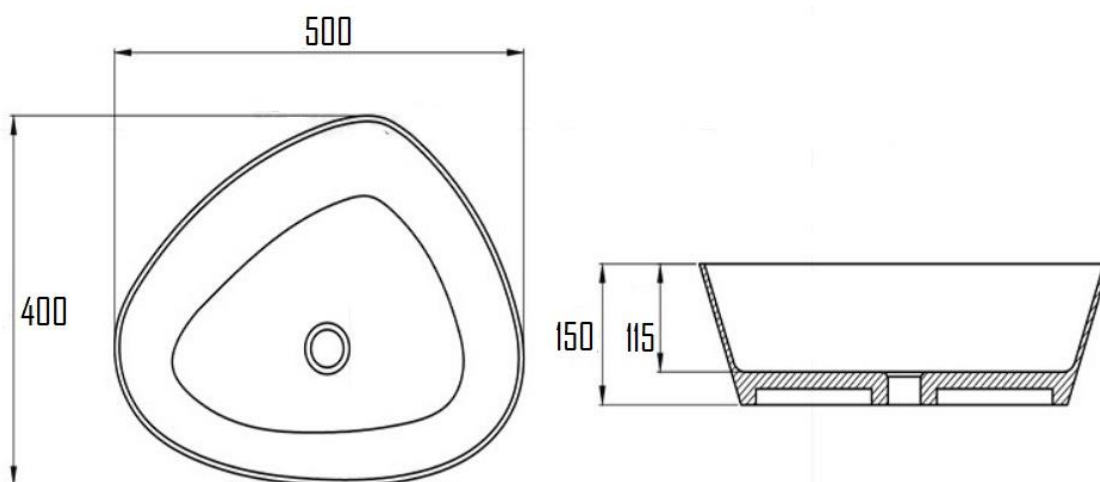

### GRANNA SOLID SURFACE COUNTERTOP WASH BASIN WITHOUT OVERFLOW GRA-109

#### Specifications

Brand	ÖLIND
Range	GRANNA
Product code	GRA-109
Finish/Colour	MATTE WHITE, GLOSSY WHITE, MATTE BLACK
Product type	BASIN
Material	SOLID SURFACE
Configuration	NO OVERFLOW
Mounting Type	COUNTERTOP