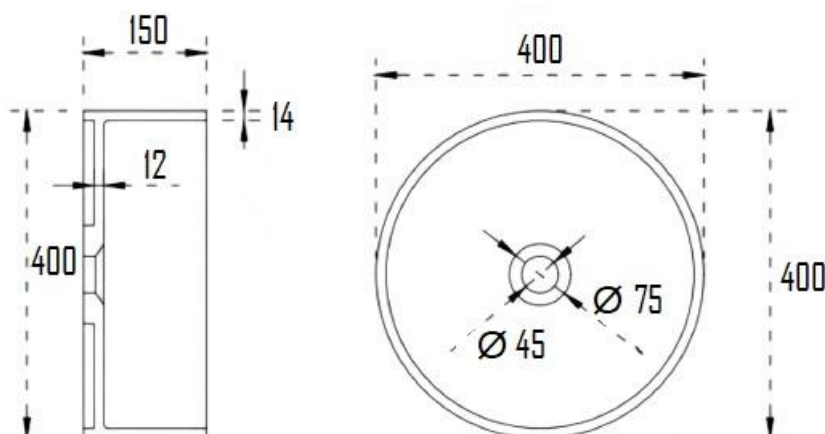

GRANNA SOLID SURFACE COUNTERTOP WASH BASIN WITHOUT OVERFLOW GRA-107MB

Specifications

Brand	ÖLIND
Range	GRANNA
Product code	GRA-107MB
Finish/Colour	MATTE BLACK
Product type	WASH BASIN
Material	SOLID SURFACE
Configuration	NO OVERFLOW
Mounting Type	COUNTERTOP