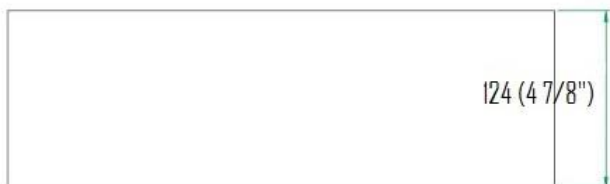

GRANNA SOLID SURFACE COUNTERTOP WASH BASIN WITHOUT OVERFLOW GRA-106

Specifications

Brand	ÖLIND
Range	GRANNA
Product code	GRA-1064
Finish/Colour	MATTE WHITE, GLOSSY WHITE
Product type	ROUND BASIN
Material	SOLID SURFACE
Configuration	0 TAP HOLE
Mounting Type	COUNTERTOP