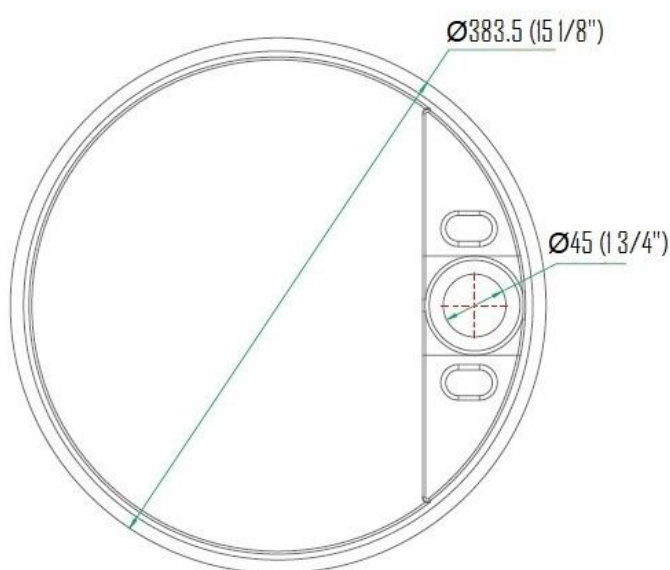

GRANNA SOLID SURFACE COUNTERTOP WASH BASIN WITHOUT OVERFLOW GRA-106

Specifications

Brand	ÖLIND
Range	GRANNA
Product code	GRA-1064
Finish/Colour	MATTE WHITE, GLOSSY WHITE
Product type	ROUND BASIN
Material	SOLID SURFACE
Configuration	0 TAP HOLE
Mounting Type	COUNTERTOP