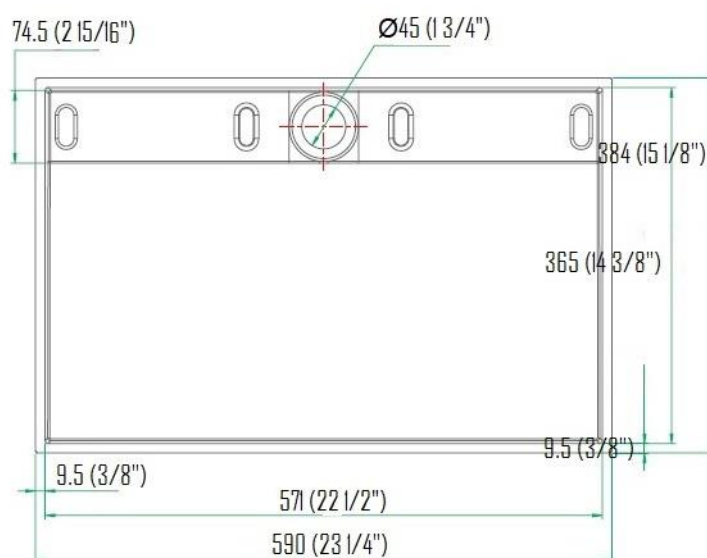

### GRANNA SOLID SURFACE COUNTERTOP WASH BASIN WITHOUT OVERFLOW GRA-105

#### Specifications

Brand	ÖLIND
Range	GRANNA
Product code	GRA-105
Finish/Colour	MATTE WHITE
Product type	RECTANGLE BASIN
Material	SOLID SURFACE
Configuration	Ø TAP HOLE
Mounting Type	COUNTERTOP

For more information, please visit our website: [olind-design.com](http://olind-design.com)  
Sweden: Dalkärrsvägen 6 14636 Tullinge Sweden