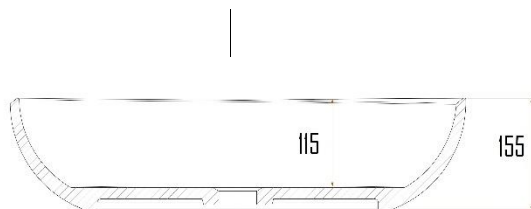

GRANNA SOLID SURFACE COUNTERTOP WASH BASIN WITHOUT OVERFLOW GRA-104MW

Specifications

Brand	ÖLIND
Range	GRANNA
Product code	GRA-104MW
Finish/Colour	MATTE WHITE
Product type	BASIN
Material	SOLID SURFACE
Configuration	NO OVERFLOW
Mounting Type	COUNTERTOP