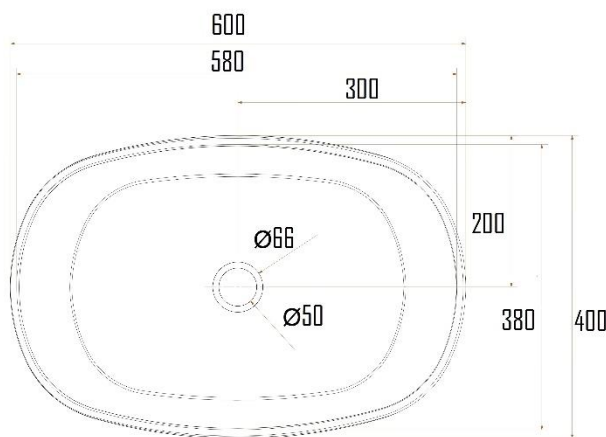

GRANNA SOLID SURFACE COUNTERTOP WASH BASIN WITHOUT OVERFLOW GRA-104MW

Specifications

Brand	ÖLIND
Range	GRANNA
Product code	GRA-104MW
Finish/Colour	MATTE WHITE
Product type	BASIN
Material	SOLID SURFACE
Configuration	NO OVERFLOW
Mounting Type	COUNTERTOP