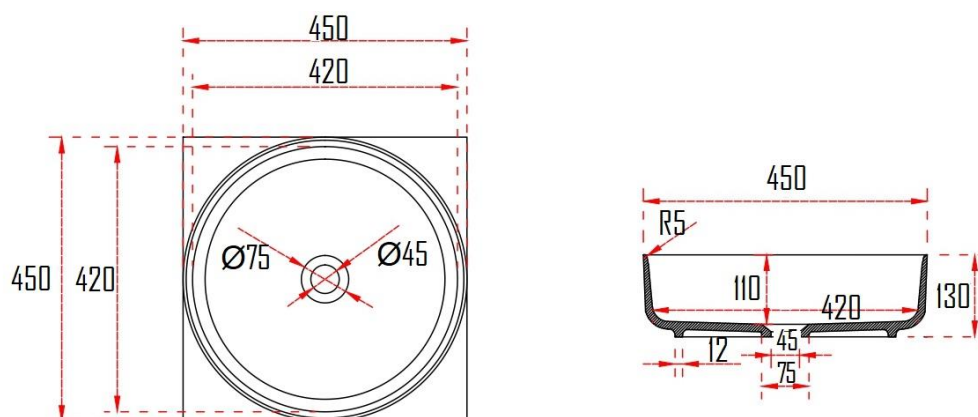

GRANNA SOLID SURFACE COUNTERTOP WASH BASIN WITHOUT OVERFLOW GRA-103MW

Specifications

Brand	ÖLIND
Range	GRANNA
Product code	GRA-103MW
Finish/Colour	MATTE WHITE
Product type	BASIN
Material	SOLID SURFACE
Configuration	NO OVERFLOW
Mounting Type	COUNTERTOP