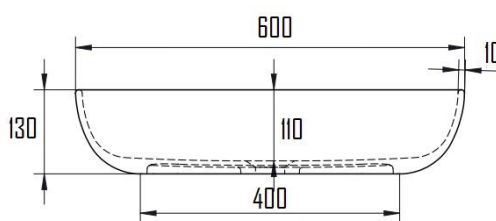

GRANNA SOLID SURFACE COUNTERTOP WASH BASIN WITHOUT OVERFLOW GRA-101MW

Specifications

| | |
|---------------|---------------|
| Brand | ÖLIND |
| Range | GRANNA |
| Product code | GRA-101MW |
| Finish/Colour | MATTE WHITE |
| Product type | BASIN |
| Material | SOLID SURFACE |
| Configuration | NO OVERFLOW |
| Mounting Type | COUNTERTOP |