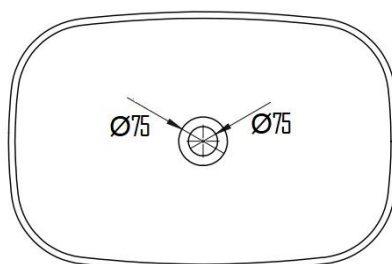

GRANNA SOLID SURFACE COUNTERTOP WASH BASIN WITHOUT OVERFLOW GRA-101MW

Specifications

| | |
|---------------|---------------|
| Brand | ÖLIND |
| Range | GRANNA |
| Product code | GRA-101MW |
| Finish/Colour | MATTE WHITE |
| Product type | BASIN |
| Material | SOLID SURFACE |
| Configuration | NO OVERFLOW |
| Mounting Type | COUNTERTOP |