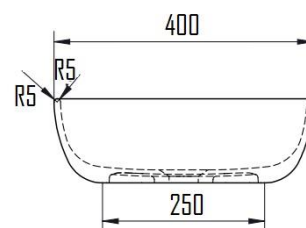

GRANNA SOLID SURFACE COUNTERTOP WASH BASIN WITHOUT OVERFLOW GRA-101MW

Specifications

| | |
|---------------|---------------|
| Brand | ÖLIND |
| Range | GRANNA |
| Product code | GRA-101MW |
| Finish/Colour | MATTE WHITE |
| Product type | BASIN |
| Material | SOLID SURFACE |
| Configuration | NO OVERFLOW |
| Mounting Type | COUNTERTOP |