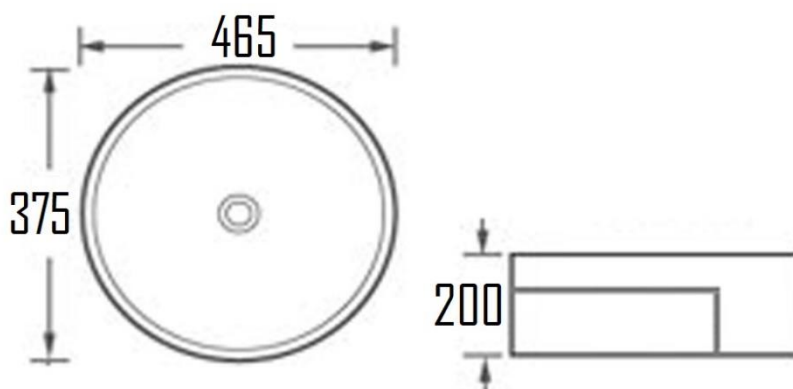

### FARO CERAMIC SEMI RECESSED WASH BASIN WITHOUT OVERFLOW FAR-73GW

#### Specifications

Brand	ÖLIND
Range	FARO
Product code	FAR-73GW
Finish/Colour	GLOSSY WHITE
Product type	ROUND BASIN
Material	CERAMIC
Configuration	O TAP HOLE
Mounting Type	SEMI-RECESSED

For more information, please visit our website: [olind-design.com](http://olind-design.com)  
Sweden: Dalkärrsvägen 6 14636 Tullinge Sweden