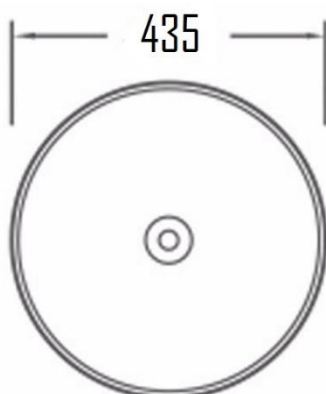

FARO CERAMIC SEMI RECESSED WASH BASIN WITH OVERFLOW FAR-72GW

Specifications

Brand	ÖLIND
Range	FARO
Product code	FAR-72GW
Finish/Colour	GLOSSY WHITE
Product type	ROUND BASIN
Material	CERAMIC
Configuration	O TAP HOLE
Mounting Type	SEMI-RECESSED