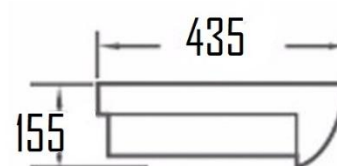

FARO CERAMIC SEMI RECESSED WASH BASIN WITH OVERFLOW FAR-72GW

Specifications

Brand	ÖLIND
Range	FARO
Product code	FAR-72GW
Finish/Colour	GLOSSY WHITE
Product type	ROUND BASIN
Material	CERAMIC
Configuration	O TAP HOLE
Mounting Type	SEMI-RECESSED