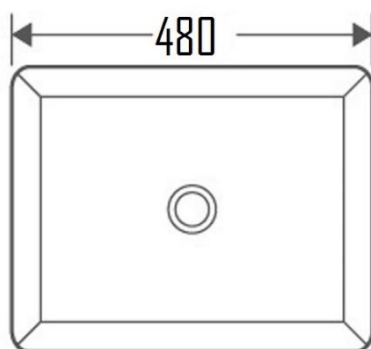

FARO CERAMIC SEMI RECESSED WASH BASIN WITHOUT OVERFLOW

FAR-71GW

Specifications

Brand	ÖLIND
Range	FARO
Product code	FAR-71GW
Finish/Colour	GLOSSY WHITE
Product type	RECTANGLE BASIN
Material	CERAMIC
Configuration	O TAP HOLE
Mounting Type	SEMI-RECESSED