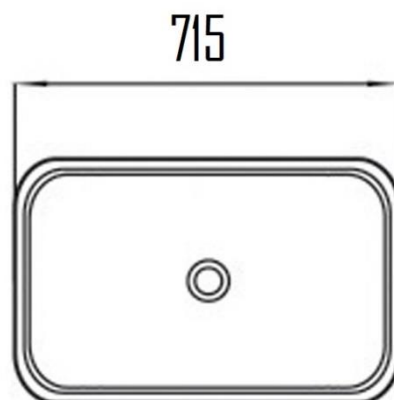

### EVELYN CERAMIC COUNTERTOP WASH BASIN WITHOUT OVERFLOW

EVE-77

#### Specifications

Brand	ÖLIND
Range	EVELYN
Product code	EVE-77
Finish/Colour	GLOSSY WHITE
Product type	RECTANGULAR BASIN
Material	CERAMIC
Configuration	Ø TAP HOLE
Mounting Type	COUNTERMOUNT

For more information, please visit our website: [olind-design.com](http://olind-design.com)  
Sweden: Dalkärrsvägen 6 14636 Tullinge Sweden