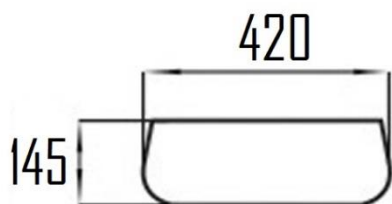

### EVELYN CERAMIC COUNTERTOP WASH BASIN WITHOUT OVERFLOW

EVE-77

#### Specifications

Brand	ÖLIND
Range	EVELYN
Product code	EVE-77
Finish/Colour	GLOSSY WHITE
Product type	RECTANGULAR BASIN
Material	CERAMIC
Configuration	Ø TAP HOLE
Mounting Type	COUNTERMOUNT

For more information, please visit our website: [olind-design.com](http://olind-design.com)  
Sweden: Dalkärrsvägen 6 14636 Tullinge Sweden