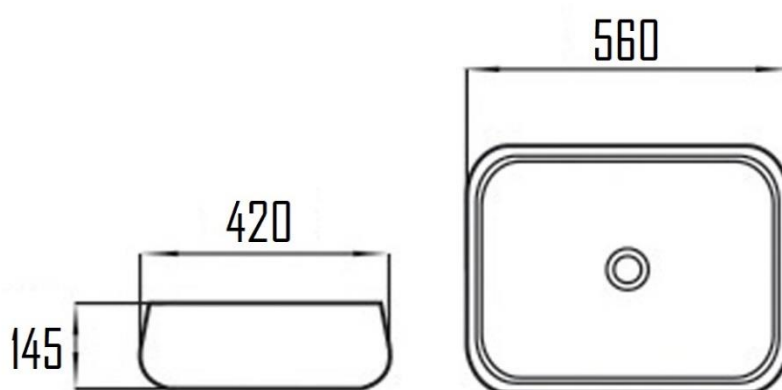

EVELYN CERAMIC COUNTERTOP WASH BASIN WITHOUT OVERFLOW

EVE-76

Specifications

Brand	ÖLIND
Range	EVELYN
Product code	EVE-76
Finish/Colour	GLOSSY WHITE
Product type	RECTANGULAR BASIN
Material	CERAMIC
Configuration	Ø TAP HOLE
Mounting Type	COUNTERMOUNT