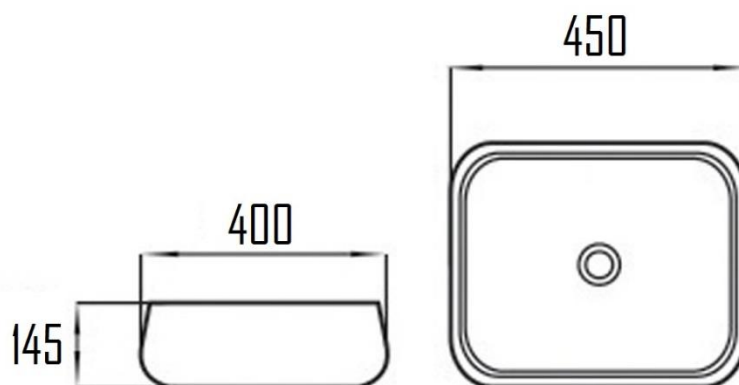

EVELYN CERAMIC COUNTERTOP WASH BASIN WITHOUT OVERFLOW

EVE-75

Specifications

Brand	ÖLIND
Range	EVELYN
Product code	EVE-75
Finish/Colour	GLOSSY WHITE
Product type	SQUARE BASIN
Material	CERAMIC
Configuration	Ø TAP HOLE
Mounting Type	COUNTERMOUNT