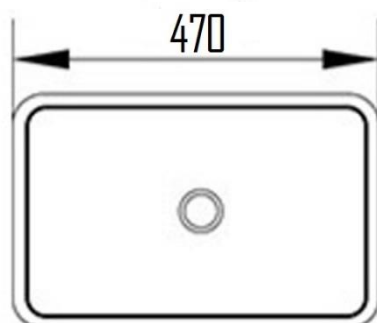

### EVELYN CERAMIC COUNTERTOP WASH BASIN WITHOUT OVERFLOW

EVE-74GW

#### Specifications

Brand	ÖLIND
Range	EVELYN
Product code	EVE-74GW
Finish/Colour	GLOSSY WHITE
Product type	RECTANGLE BASIN
Material	CERAMIC
Configuration	Ø TAP HOLE
Mounting Type	COUNTERTOP

For more information, please visit our website: [olind-design.com](http://olind-design.com)  
Sweden: Dalkärrsvägen 6 14636 Tullinge Sweden