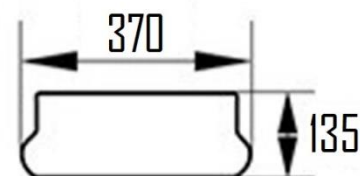

### EVELYN CERAMIC COUNTERTOP WASH BASIN WITHOUT OVERFLOW

EVE-74GW

#### Specifications

Brand	ÖLIND
Range	EVELYN
Product code	EVE-74GW
Finish/Colour	GLOSSY WHITE
Product type	RECTANGLE BASIN
Material	CERAMIC
Configuration	Ø TAP HOLE
Mounting Type	COUNTERTOP

For more information, please visit our website: [olind-design.com](http://olind-design.com)  
Sweden: Dalkärrsvägen 6 14636 Tullinge Sweden