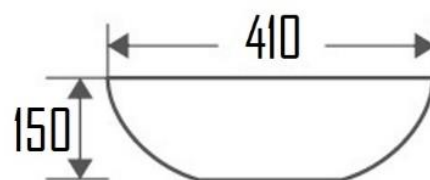

AZAR CERAMIC COUNTERTOP WASH BASIN WITHOUT OVERFLOW

AZA-59

Specifications

Brand	ÖLIND
Range	AZAR
Product code	AZA-59
Finish/Colour	MATTE WHITE, GLOSSY WHITE, MATTE BLACK
Product type	ROUND BASIN
Material	CERAMIC
Configuration	O TAP HOLE
Mounting Type	COUNTERTOP