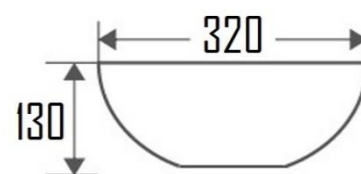

AZAR CERAMIC COUNTERTOP WASH BASIN WITHOUT OVERFLOW

AZA-58

Specifications

Brand	ÖLIND
Range	AZAR
Product code	AZA-58
Finish/Colour	MATTE WHITE, GLOSSY WHITE, MATTE BLACK
Product type	ROUND BASIN
Material	CERAMIC
Configuration	O TAP HOLE
Mounting Type	COUNTERTOP