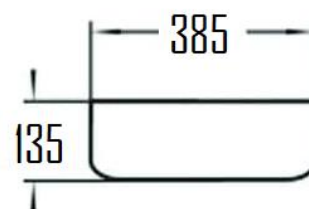

ABISKO CERAMIC COUNTERTOP WASH BASIN WITHOUT OVERFLOW

ABI-455GW

Specifications

| | |
|---------------|--------------|
| Brand | ÖLIND |
| Range | ABISKO |
| Product code | ABI-455GW |
| Finish/Colour | GLOSSY WHITE |
| Product type | BASIN |
| Material | CERAMIC |
| Configuration | NO OVERFLOW |
| Mounting Type | COUNTERTOP |