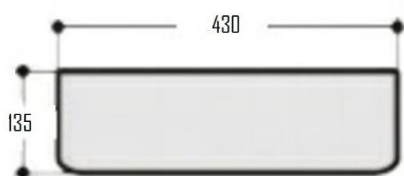

### ABISKO CERAMIC COUNTERTOP WASH BASIN WITHOUT OVERFLOW

ABI-452GW

#### Specifications

Brand	ÖLIND
Range	ABISKO
Product code	ABI-452GW
Finish/Colour	GLOSSY WHITE
Product type	RECTANGLE BASIN
Material	CERAMIC
Configuration	NO OVERFLOW
Mounting Type	COUNTERTOP

For more information, please visit our website: [olind-design.com](http://olind-design.com)  
Sweden: Dalkärrsvägen 6 14636 Tullinge Sweden