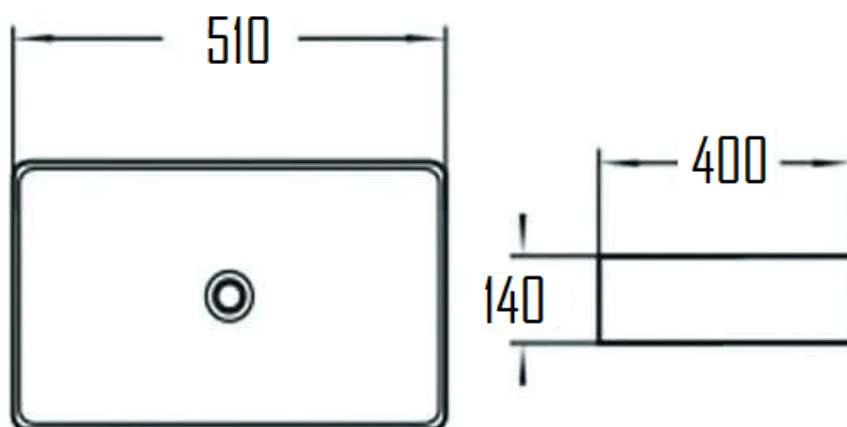

### ABISKO CERAMIC COUNTERTOP WASH BASIN WITHOUT OVERFLOW

ABI-451GW

#### Specifications

Brand	ÖLIND
Range	ABISKO
Product code	ABI-451GW
Finish/Colour	GLOSSY WHITE
Product type	BASIN
Material	CERAMIC
Configuration	NO OVERFLOW
Mounting Type	COUNTERTOP

For more information, please visit our website: [olind-design.com](http://olind-design.com)  
Sweden: Dalkärrsvägen 6 14636 Tullinge Sweden