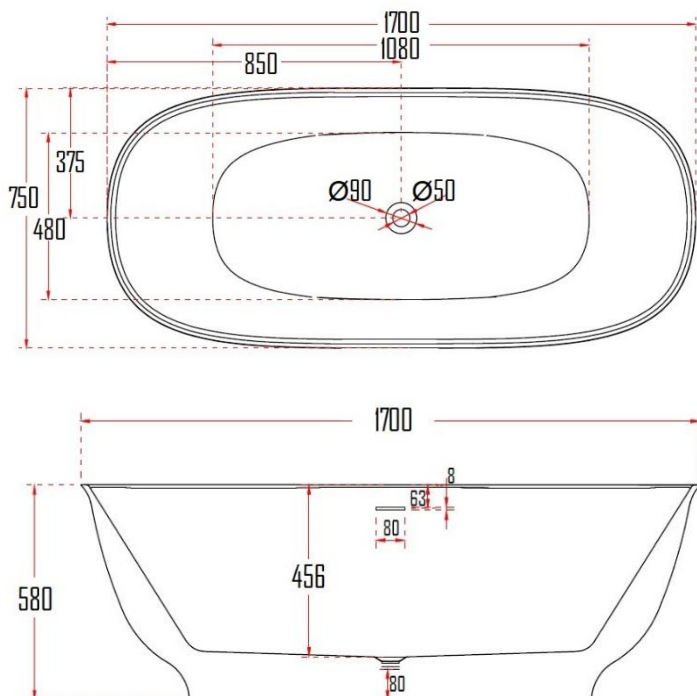

TORPA FREESTANDING BATHTUB TOR3266-GW1700

Specifications

Brand	ÖLIND
Range	TORPA
Product code	TOR3266-GW1700
Finish/Colour	GLOSSY WHITE
Product type	BATHTUB
Material	ACRYLIC
Configuration	FREESTAND W/OVERFLOW
Mounting Type	FLOORMOUNTED

Technical Information

Capacity	315L
Leg Set	NOT REQUIRED
Weight (NW KG.)	50KG.
Connection Size	50 (DIA./MM)
Flow rate of Waste	42L/MIN
Thickness	20MM

For more information, please visit our website: olind-design.com
Sweden: Dalkärsvägen 6 14636 Tullinge Sweden