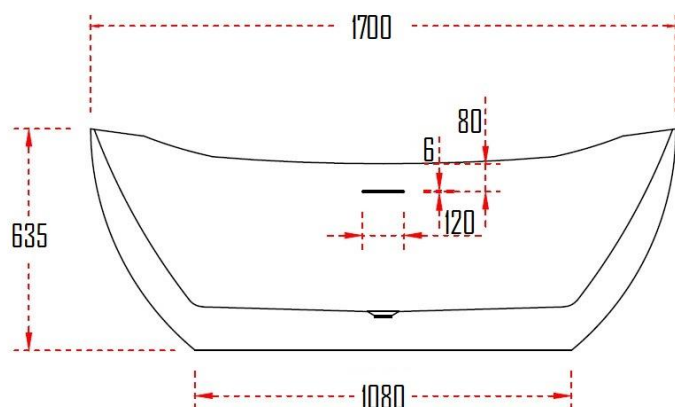

TOFTA FREESTANDING BATHTUB TOF628-1700

Specifications

Brand	ÖLIND
Range	TOFTA
Product code	TOF628-1700
Finish/Colour	MATTE BLACK, MATTE WHITE
Product type	BATHTUB
Material	ACRYLIC
Configuration	FREESTAND W/OVERFLOW
Mounting Type	FLOORMOUNTED

Technical Information

Capacity	358L
Leg Set	NOT REQUIRED
Weight (NW KG.)	48KG.
Connection Size	50 (DIA./MM)
Flow rate of Waste	42L/MIN
Thickness	10MM

For more information, please visit our website: olind-design.com
Sweden: Dalkärrsvägen 6 14636 Tullinge Sweden