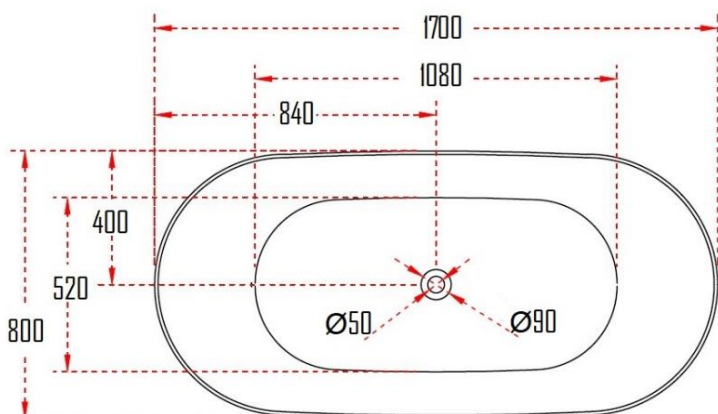

TOFTA FREESTANDING BATHTUB TOF628-1700

Specifications

Brand	ÖLIND
Range	TOFTA
Product code	TOF628-1700
Finish/Colour	MATTE BLACK, MATTE WHITE
Product type	BATHTUB
Material	ACRYLIC
Configuration	FREESTAND W/OVERFLOW
Mounting Type	FLOORMOUNTED

Technical Information

Capacity	358L
Leg Set	NOT REQUIRED
Weight (NW KG.)	48KG.
Connection Size	50 (DIA./MM)
Flow rate of Waste	42L/MIN
Thickness	10MM

For more information, please visit our website: olind-design.com
Sweden: Dalkärrsvägen 6 14636 Tullinge Sweden