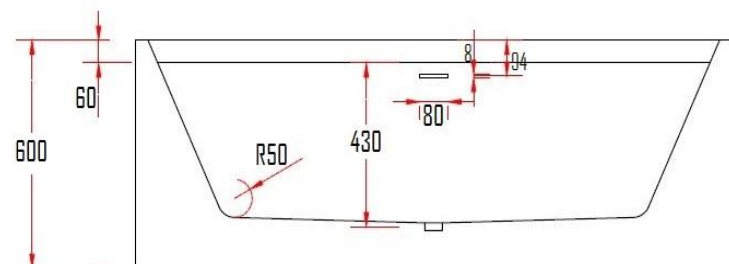

### SVARTED FREESTANDING BATHTUB SVA605-GW1500

#### Specifications

Brand	ÖLIND
Range	SVARTED
Product code	SVA605-GW1500
Finish/Colour	GLOSSY WHITE
Product type	BATHTUB
Material	ACRYLIC
Configuration	FREESTAND W/OVERFLOW
Mounting Type	FLOORMOUNTED

#### Technical Information

Capacity	280L
Leg Set	NOT REQUIRED
Weight (NW KG.)	48KG.
Connection Size	50 (DIA./MM)
Flow rate of Waste	42L/MIN
Thickness	35MM

For more information, please visit our website: [olind-design.com](http://olind-design.com)  
Sweden: Dalkärrsvägen 6 14636 Tullinge Sweden