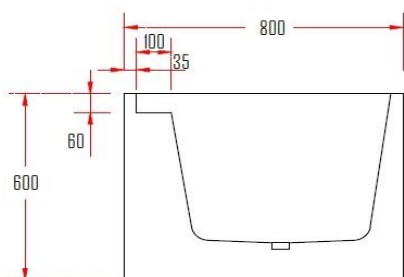

### SVARTED FREESTANDING BATHTUB SVA605-GW1500

#### Specifications

Brand	ÖLIND
Range	SVARTED
Product code	SVA605-GW1500
Finish/Colour	GLOSSY WHITE
Product type	BATHTUB
Material	ACRYLIC
Configuration	FREESTAND W/OVERFLOW
Mounting Type	FLOORMOUNTED

#### Technical Information

Capacity	280L
Leg Set	NOT REQUIRED
Weight (NW KG.)	48KG.
Connection Size	50 (DIA./MM)
Flow rate of Waste	42L/MIN
Thickness	35MM

For more information, please visit our website: [olind-design.com](http://olind-design.com)  
Sweden: Dalkärrsvägen 6 14636 Tullinge Sweden