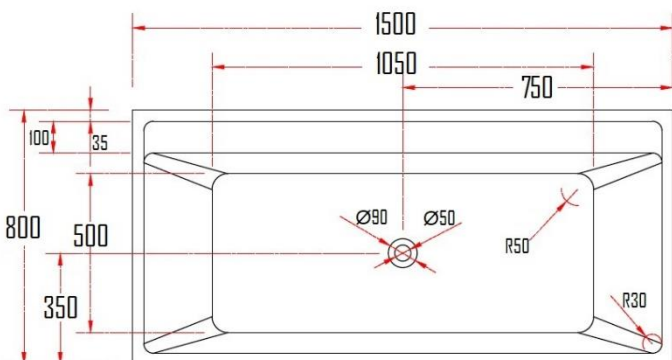

### SVARTED FREESTANDING BATHTUB SVA605-GW1500

#### Specifications

Brand	ÖLIND
Range	SVARTED
Product code	SVA605-GW1500
Finish/Colour	GLOSSY WHITE
Product type	BATHTUB
Material	ACRYLIC
Configuration	FREESTAND W/OVERFLOW
Mounting Type	FLOORMOUNTED

#### Technical Information

Capacity	280L
Leg Set	NOT REQUIRED
Weight (NW KG.)	48KG.
Connection Size	50 (DIA./MM)
Flow rate of Waste	42L/MIN
Thickness	35MM

For more information, please visit our website: [olind-design.com](http://olind-design.com)  
Sweden: Dalkärrsvägen 6 14636 Tullinge Sweden