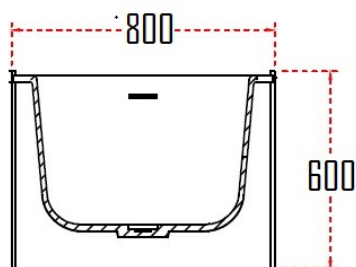

SANNA FREESTANDING BATHTUB SANWH6501

Specifications

Brand	ÖLIND
Range	SANNA
Product code	SANWH6501
Finish/Colour	WHITE MARBLE
Product type	BATHTUB
Material	SOLID SURFACE
Configuration	FREESTAND W/OVERFLOW
Mounting Type	FLOORMOUNTED

Technical Information

Capacity	416L
Leg Set	NOT REQUIRED
Weight (NW KG.)	186KG.
Connection Size	50 (DIA./MM)
Flow rate of Waste	42L/MIN
Thickness	30MM

For more information, please visit our website: olind-design.com
Sweden: Dalkärrsvägen 6 14636 Tullinge Sweden