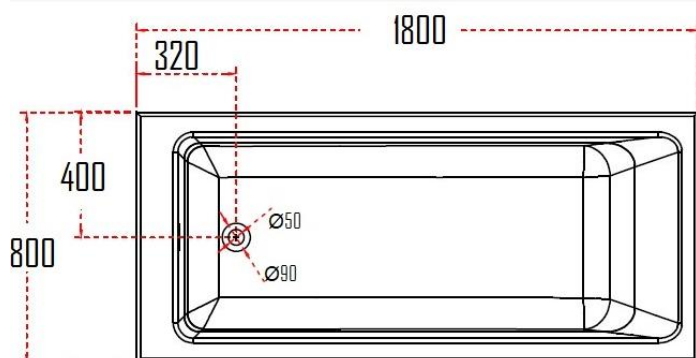

SANNA FREESTANDING BATHTUB SANWH6501

Specifications

Brand	ÖLIND
Range	SANNA
Product code	SANWH6501
Finish/Colour	WHITE MARBLE
Product type	BATHTUB
Material	SOLID SURFACE
Configuration	FREESTAND W/OVERFLOW
Mounting Type	FLOORMOUNTED

Technical Information

Capacity	416L
Leg Set	NOT REQUIRED
Weight (NW KG.)	186KG.
Connection Size	50 (DIA./MM)
Flow rate of Waste	42L/MIN
Thickness	30MM

For more information, please visit our website: olind-design.com
Sweden: Dalkärrsvägen 6 14636 Tullinge Sweden