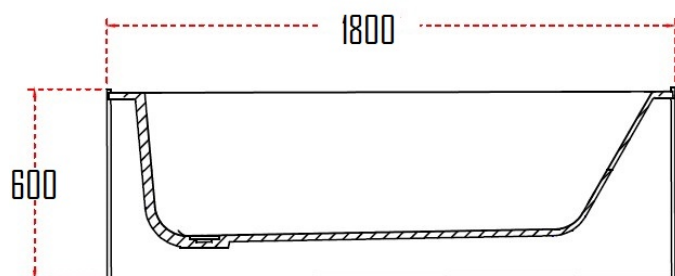

SANNA FREESTANDING BATHTUB SANWH6501

Specifications

Brand	ÖLIND
Range	SANNA
Product code	SANWH6501
Finish/Colour	WHITE MARBLE
Product type	BATHTUB
Material	SOLID SURFACE
Configuration	FREESTAND W/OVERFLOW
Mounting Type	FLOORMOUNTED

Technical Information

Capacity	416L
Leg Set	NOT REQUIRED
Weight (NW KG.)	186KG.
Connection Size	50 (DIA./MM)
Flow rate of Waste	42L/MIN
Thickness	30MM

For more information, please visit our website: olind-design.com
Sweden: Dalkärrsvägen 6 14636 Tullinge Sweden