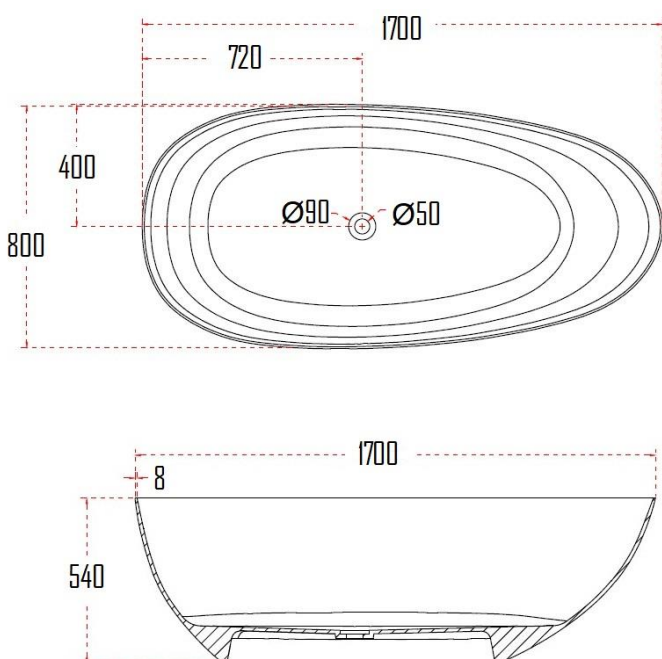

NORRA FREESTANDING BATHTUB NOR6688-MW1700

Specifications

Brand	ÖLIND
Range	NORRA
Product code	NOR6688-MW1700
Finish/Colour	MATTE WHITE
Product type	BATHTUB
Material	SOLID SURFACE
Configuration	FREESTAND W/OVERFLOW
Mounting Type	FLOORMOUNTED

Technical Information

Capacity	335L
Leg Set	NOT REQUIRED
Weight (NW KG.)	121 KG.
Connection Size	50 (DIA./MM)
Flow rate of Waste	42L/MIN
Thickness	10MM

For more information, please visit our website: olind-design.com
Sweden: Dalkärrsvägen 6 14636 Tullinge Sweden