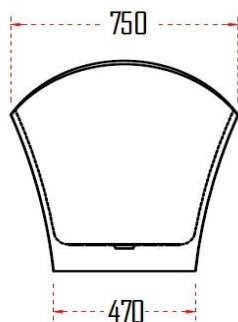

LUNDEN FREESTANDING BATHTUB LUN8811

Specifications

Brand	ÖLIND
Range	LUNDEN
Product code	LUN8811
Finish/Colour	MATTE WHITE, MATTE BLACK
Product type	BATHTUB
Material	SOLID SURFACE
Configuration	FREESTAND W/OVERFLOW
Mounting Type	FLOORMOUNTED

Technical Information

Capacity	408L
Leg Set	NOT REQUIRED
Weight (NW KG.)	154KG.
Connection Size	50 (DIA./MM)
Flow rate of Waste	42L/MIN
Thickness	20MM

For more information, please visit our website: olind-design.com
Sweden: Dalkärrsvägen 6 14636 Tullinge Sweden