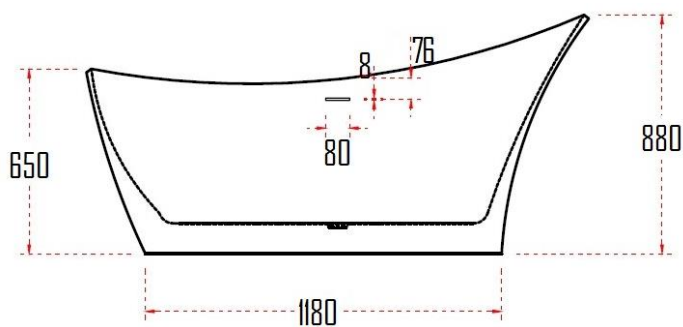

LUNDEN FREESTANDING BATHTUB LUN8811

Specifications

Brand	ÖLIND
Range	LUNDEN
Product code	LUN8811
Finish/Colour	MATTE WHITE, MATTE BLACK
Product type	BATHTUB
Material	SOLID SURFACE
Configuration	FREESTAND W/OVERFLOW
Mounting Type	FLOORMOUNTED

Technical Information

Capacity	408L
Leg Set	NOT REQUIRED
Weight (NW KG.)	154KG.
Connection Size	50 (DIA./MM)
Flow rate of Waste	42L/MIN
Thickness	20MM

For more information, please visit our website: olind-design.com
Sweden: Dalkärrsvägen 6 14636 Tullinge Sweden