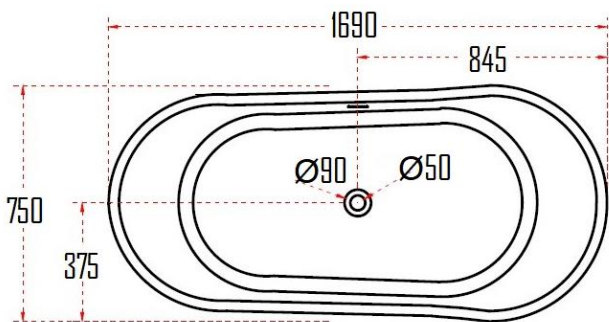

LUNDEN FREESTANDING BATHTUB LUN8811

Specifications

Brand	ÖLIND
Range	LUNDEN
Product code	LUN8811
Finish/Colour	MATTE WHITE, MATTE BLACK
Product type	BATHTUB
Material	SOLID SURFACE
Configuration	FREESTAND W/OVERFLOW
Mounting Type	FLOORMOUNTED

Technical Information

Capacity	408L
Leg Set	NOT REQUIRED
Weight (NW KG.)	154KG.
Connection Size	50 (DIA./MM)
Flow rate of Waste	42L/MIN
Thickness	20MM

For more information, please visit our website: olind-design.com
Sweden: Dalkärrsvägen 6 14636 Tullinge Sweden