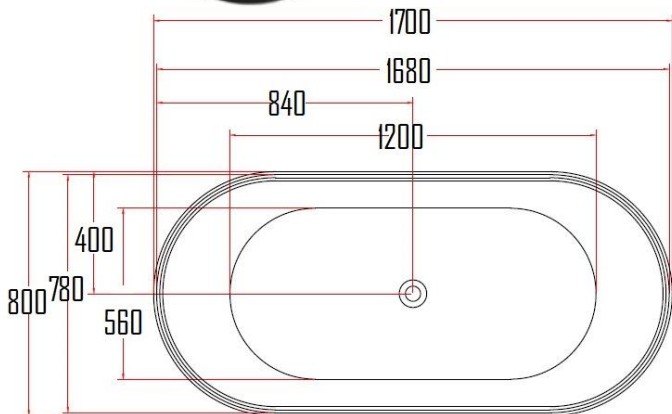

### LANDA FREESTANDING BATHTUB LAN801-MB1700

### Specifications

Brand	ÖLIND
Range	LANDA
Product code	LAN801-MB1700
Finish/Colour	MATTE BLACK
Product type	BATHTUB
Material	ACRYLIC
Configuration	FREESTAND W/OVERFLOW
Mounting Type	FLOORMOUNTED

### Technical Information

Capacity	376L
Leg Set	NOT REQUIRED
Weight (NW KG.)	48KG.
Connection Size	50 (DIA./MM)
Flow rate of Waste	42L/MIN
Thickness	10MM

For more information, please visit our website: [olind-design.com](http://olind-design.com)  
Sweden: Dalkärsvägen 6 14636 Tullinge Sweden