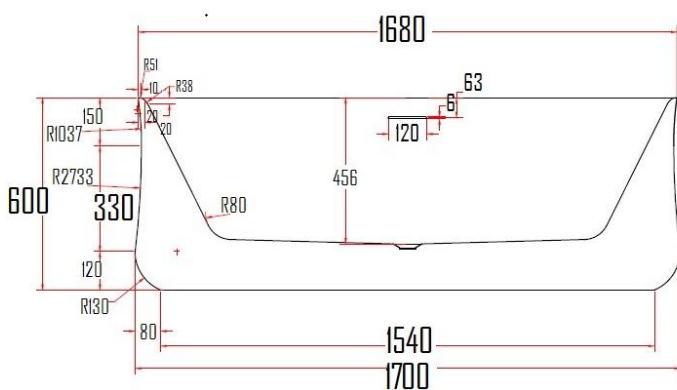

### LANDA FREESTANDING BATHTUB LAN801-MB1700

### Specifications

Brand	ÖLIND
Range	LANDA
Product code	LAN801-MB1700
Finish/Colour	MATTE BLACK
Product type	BATHTUB
Material	ACRYLIC
Configuration	FREESTAND W/OVERFLOW
Mounting Type	FLOORMOUNTED

### Technical Information

Capacity	376L
Leg Set	NOT REQUIRED
Weight (NW KG.)	48KG.
Connection Size	50 (DIA./MM)
Flow rate of Waste	42L/MIN
Thickness	10MM

For more information, please visit our website: [olind-design.com](http://olind-design.com)  
Sweden: Dalkärsvägen 6 14636 Tullinge Sweden