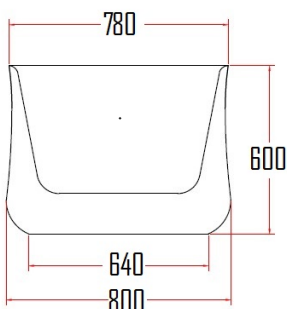

### Specifications

Brand	ÖLIND
Range	LANDA
Product code	LAN801-MB1700
Finish/Colour	MATTE BLACK
Product type	BATHTUB
Material	ACRYLIC
Configuration	FREESTAND W/OVERFLOW
Mounting Type	FLOORMOUNTED

### Technical Information

Capacity	376L
Leg Set	NOT REQUIRED
Weight (NW KG.)	48KG.
Connection Size	50 (DIA./MM)
Flow rate of Waste	42L/MIN
Thickness	10MM

For more information, please visit our website: [olind-design.com](http://olind-design.com)  
Sweden: Dalkärsvägen 6 14636 Tullinge Sweden