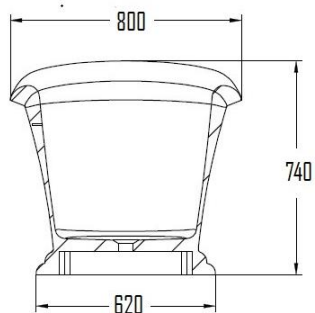

HEDEN FREESTANDING BATHTUB HED992-GW1700

Specifications

Brand	ÖLIND
Range	HEDEN
Product code	HED992-GW1700
Finish/Colour	GLOSSY WHITE
Product type	BATHTUB
Material	ACRYLIC
Configuration	FREESTAND W/OVERFLOW
Mounting Type	FLOORMOUNTED

Technical Information

Capacity	321L
Leg Set	NOT REQUIRED
Weight (NW KG.)	49KG.
Connection Size	50 (DIA./MM)
Flow rate of Waste	42L/MIN
Thickness	50MM

For more information, please visit our website: olind-design.com
Sweden: Dalkärsvägen 6 14636 Tullinge Sweden