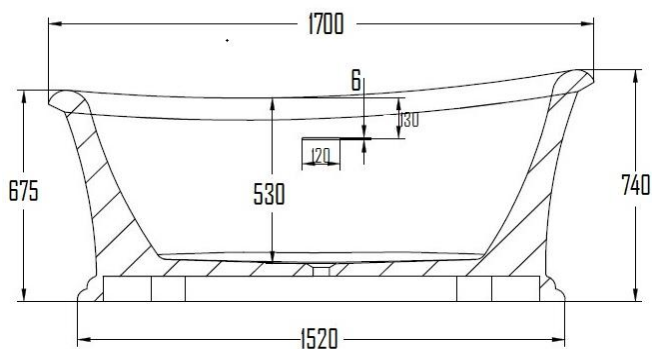

HEDEN FREESTANDING BATHTUB HED992-GW1700

Specifications

Brand	ÖLIND
Range	HEDEN
Product code	HED992-GW1700
Finish/Colour	GLOSSY WHITE
Product type	BATHTUB
Material	ACRYLIC
Configuration	FREESTAND W/OVERFLOW
Mounting Type	FLOORMOUNTED

Technical Information

Capacity	321L
Leg Set	NOT REQUIRED
Weight (NW KG.)	49KG.
Connection Size	50 (DIA./MM)
Flow rate of Waste	42L/MIN
Thickness	50MM

For more information, please visit our website: olind-design.com
Sweden: Dalkärsvägen 6 14636 Tullinge Sweden