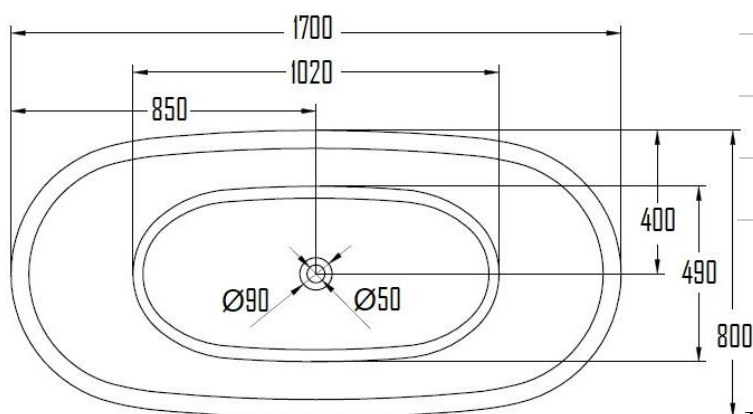

HEDEN FREESTANDING BATHTUB HED992-GW1700

Specifications

Brand	ÖLIND
Range	HEDEN
Product code	HED992-GW1700
Finish/Colour	GLOSSY WHITE
Product type	BATHTUB
Material	ACRYLIC
Configuration	FREESTAND W/OVERFLOW
Mounting Type	FLOORMOUNTED

Technical Information

Capacity	321L
Leg Set	NOT REQUIRED
Weight (NW KG.)	49KG.
Connection Size	50 (DIA./MM)
Flow rate of Waste	42L/MIN
Thickness	50MM

For more information, please visit our website: olind-design.com
Sweden: Dalkärsvägen 6 14636 Tullinge Sweden