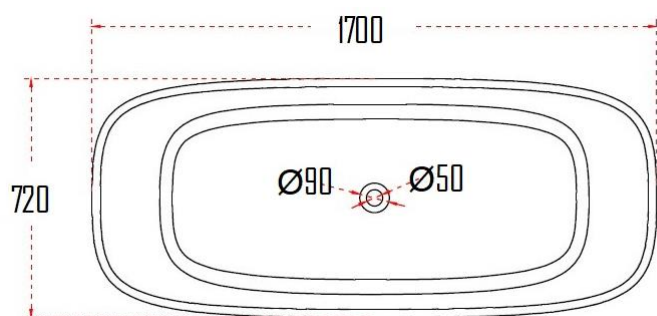

#### Technical Information

Capacity	390L
Leg Set	NOT REQUIRED
Weight (NW KG.)	149 KG.
Connection Size	50 (DIA./MM)
Flow rate of Waste	42L/MIN
Thickness	25MM