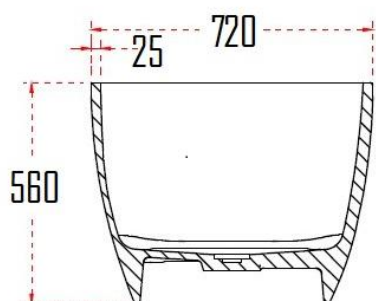

#### Technical Information

Capacity	390L
Leg Set	NOT REQUIRED
Weight (NW KG.)	149 KG.
Connection Size	50 (DIA./MM)
Flow rate of Waste	42L/MIN
Thickness	25MM