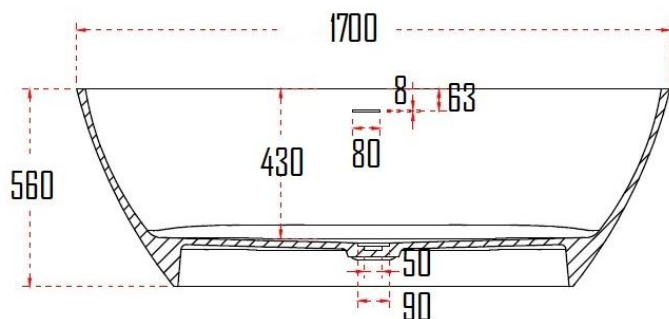

#### Technical Information

Capacity	390L
Leg Set	NOT REQUIRED
Weight (NW KG.)	149 KG.
Connection Size	50 (DIA./MM)
Flow rate of Waste	42L/MIN
Thickness	25MM