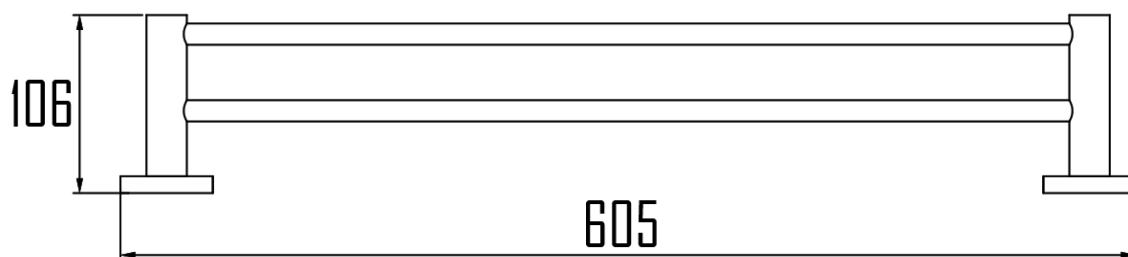

GAMLA DOUBLE TOWEL BAR

GAM70205

Specifications

Brand	ÖLIND
Range	GAMLA
Product code	GAM70205
Finish/Colour	CHROME, MATTE BLACK BRUSHED GOLD, GUNMETAL, BRUSHED NICKEL, BRUSHED ROSE GOLD
Product type	TOWEL BAR
Material	SUS304
Configuration	WALL MOUNTED
Mounting Type	WALL MOUNTED