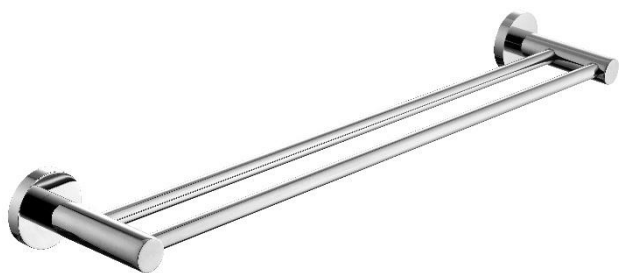

GAMLA DOUBLE TOWEL BAR

GAM70205

Specifications

Brand	ÖLIND
Range	GAMLA
Product code	GAM70205
Finish/Colour	CHROME, MATTE BLACK BRUSHED GOLD, GUNMETAL, BRUSHED NICKEL, BRUSHED ROSE GOLD
Product type	TOWEL BAR
Material	SUS304
Configuration	WALL MOUNTED
Mounting Type	WALL MOUNTED