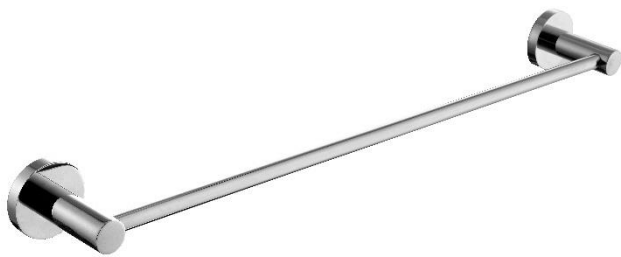

### GAMLA SINGLE TOWEL BAR GAM70105

#### Specifications

Brand	ÖLIND
Range	GAMLA
Product code	GAM70105
Finish/Colour	CHROME, MATTE BLACK BRUSHED GOLD, GUNMETAL, BRUSHED NICKEL, BRUSHED ROSE GOLD
Product type	TOWEL BAR
Material	SUS304
Configuration	WALL MOUNTED
Mounting Type	WALL MOUNTED