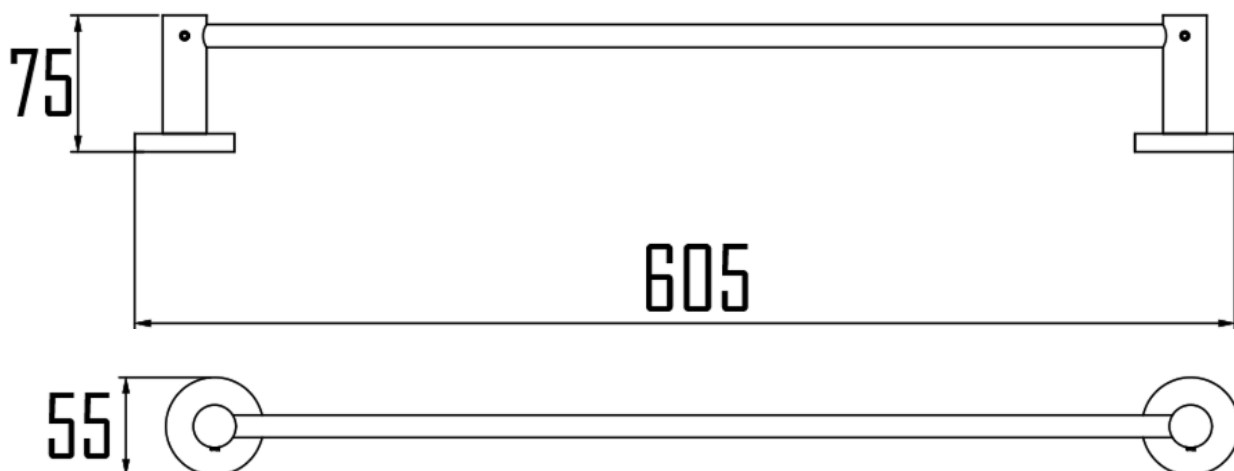

### GAMLA SINGLE TOWEL BAR GAM70105

#### Specifications

Brand	ÖLIND
Range	GAMLA
Product code	GAM70105
Finish/Colour	CHROME, MATTE BLACK BRUSHED GOLD, GUNMETAL, BRUSHED NICKEL, BRUSHED ROSE GOLD
Product type	TOWEL BAR
Material	SUS304
Configuration	WALL MOUNTED
Mounting Type	WALL MOUNTED