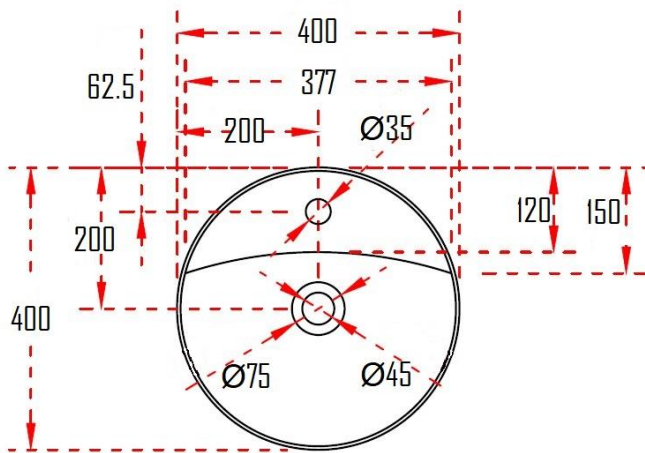

GRANNA SOLID SURFACE FLOOR MOUNTED WASH BASIN TUCTWZ206MW

Specifications

Brand	ÖLIND
Range	GRANNA
Product code	TUCTWZ206MW
Finish/Colour	MATTE WHITE
Product type	BASIN
Material	SOLID SURFACE
Configuration	NO OVERFLOW
Mounting Type	STAND-ALONE BASIN