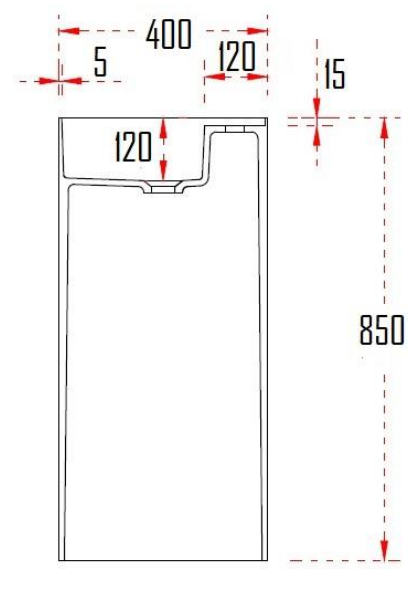

GRANNA SOLID SURFACE FLOOR MOUNTED WASH BASIN TUCTWZ206MW

Specifications

Brand	ÖLIND
Range	GRANNA
Product code	TUCTWZ206MW
Finish/Colour	MATTE WHITE
Product type	BASIN
Material	SOLID SURFACE
Configuration	NO OVERFLOW
Mounting Type	STAND-ALONE BASIN