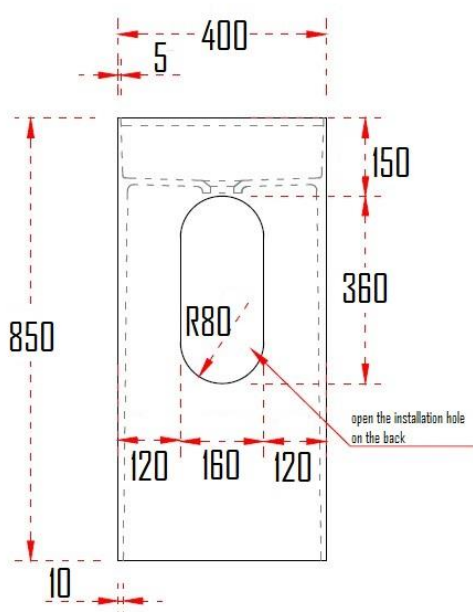

GRANNA SOLID SURFACE FLOOR MOUNTED WASH BASIN TUCTWZ206MW

Specifications

Brand	ÖLIND
Range	GRANNA
Product code	TUCTWZ206MW
Finish/Colour	MATTE WHITE
Product type	BASIN
Material	SOLID SURFACE
Configuration	NO OVERFLOW
Mounting Type	STAND-ALONE BASIN