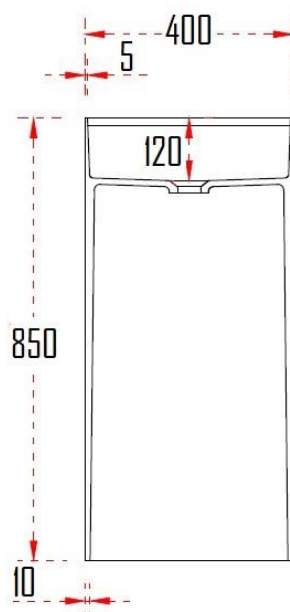

GRANNA SOLID SURFACE FLOOR MOUNTED WASH BASIN TUCTWZ206MW

Specifications

Brand	ÖLIND
Range	GRANNA
Product code	TUCTWZ206MW
Finish/Colour	MATTE WHITE
Product type	BASIN
Material	SOLID SURFACE
Configuration	NO OVERFLOW
Mounting Type	STAND-ALONE BASIN