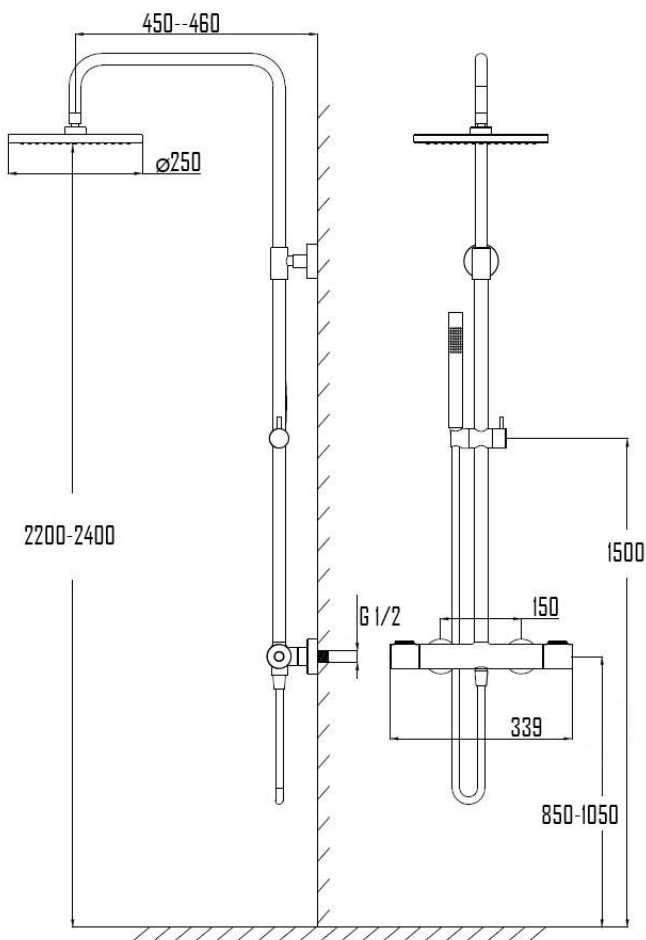

FARSTA 2 FUNCTIONS EXPOSED SHOWER SET

FARS-130102

Specifications

Brand	ÖLIND
Range	FARSTA
Product code	FARS-130102
Finish/Colour	MATTE BLACK, CHROME, GUNMETAL, BRUSHED GOLD, BRUSHED ROSE GOLD, BRUSHED NICKEL
Product type	SHOWER MIXER
Material	BRASS
Configuration	EXPOSED
Mounting Type	WALL MOUNTED