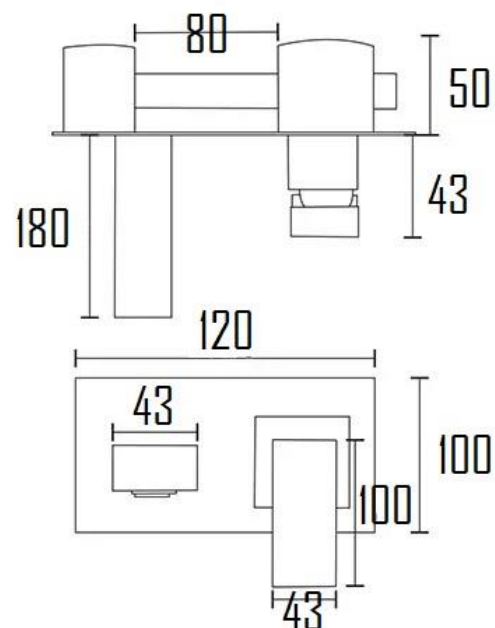

NORRMALM CONCEALED BASIN MIXER SVER-W2037

Specifications

Brand	ÖLIND
Range	NORRMALM
Product code	SVER-W2037
Finish/Colour	CHROME, MATTE BLACK, BRUSHED GOLD, GUNMETAL BRUSHED NICKEL
Product type	BASIN MIXER
Material	BRASS
Configuration	CONCEALED
Mounting Type	WALL MOUNTED