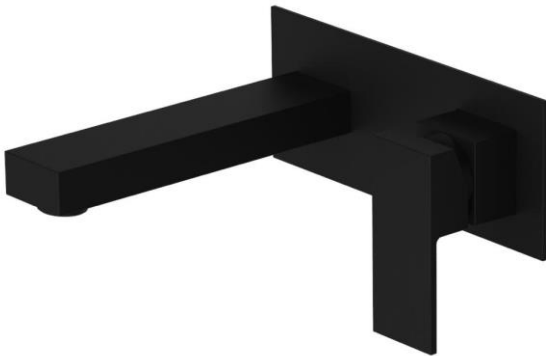

NORRMALM CONCEALED BASIN MIXER SVER-W2037

Specifications

Brand	ÖLIND
Range	NORRMALM
Product code	SVER-W2037
Finish/Colour	CHROME, MATTE BLACK, BRUSHED GOLD, GUNMETAL BRUSHED NICKEL
Product type	BASIN MIXER
Material	BRASS
Configuration	CONCEALED
Mounting Type	WALL MOUNTED