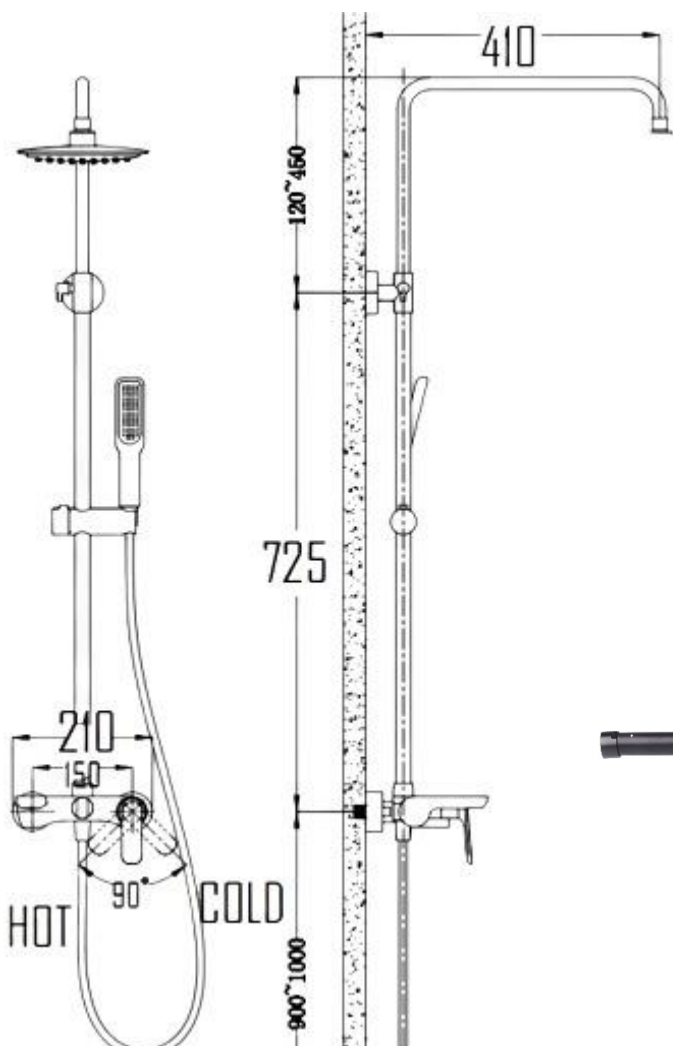

Ölind Design

TECHNICAL DATA SHEET

KIRUNA 3 FUNCTIONS EXPOSED SHOWER SET

SVR-SH2005

Specifications

Brand	ÖLIND
Finish/Colour	CHROME, MATTE BLACK, BRUSHED GOLD, GUNMETAL BRUSHED NICKEL
Material	BRASS
Configuration	EXPOSED SHOWER