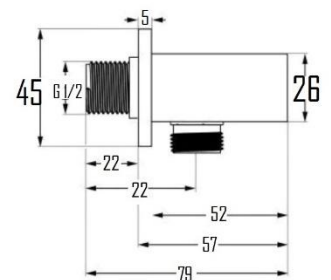

KIRUNA 2 FUNCTIONS SHOWER SET SVER-A2094

Specifications

Brand	ÖLIND
Finish/Colour	CHROME, MATTE BLACK, BRUSHED GOLD, GUNMETAL BRUSHED NICKEL
Material	BRASS/ ABS
Configuration	CONCEALED

For more information, please visit our website: olind-design.com
Sweden: Dalkärrsvägen 6 14636 Tullinge Sweden