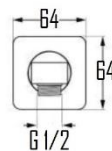

KIRUNA 2 FUNCTIONS SHOWER SET SVER-A2094

Specifications

Brand	ÖLIND
Finish/Colour	CHROME, MATTE BLACK, BRUSHED GOLD, GUNMETAL BRUSHED NICKEL
Material	BRASS/ ABS
Configuration	CONCEALED

For more information, please visit our website: olind-design.com
Sweden: Dalkärrsvägen 6 14636 Tullinge Sweden