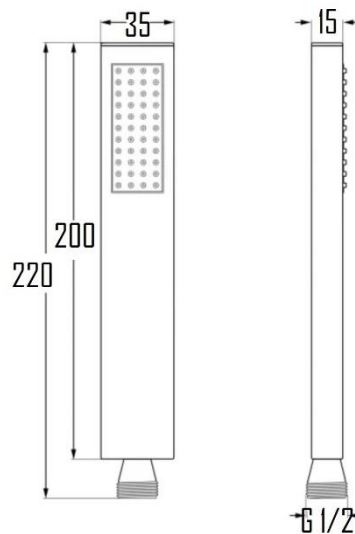

KIRUNA 2 FUNCTIONS SHOWER SET SVER-A2094

Specifications

Brand	ÖLIND
Finish/Colour	CHROME, MATTE BLACK, BRUSHED GOLD, GUNMETAL BRUSHED NICKEL
Material	BRASS/ ABS
Configuration	CONCEALED

For more information, please visit our website: olind-design.com
Sweden: Dalkärrsvägen 6 14636 Tullinge Sweden