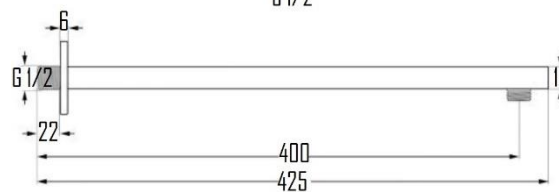

KIRUNA 2 FUNCTIONS SHOWER SET SVER-A2094

Specifications

Brand	ÖLIND
Finish/Colour	CHROME, MATTE BLACK, BRUSHED GOLD, GUNMETAL BRUSHED NICKEL
Material	BRASS/ ABS
Configuration	CONCEALED

For more information, please visit our website: olind-design.com
Sweden: Dalkärrsvägen 6 14636 Tullinge Sweden