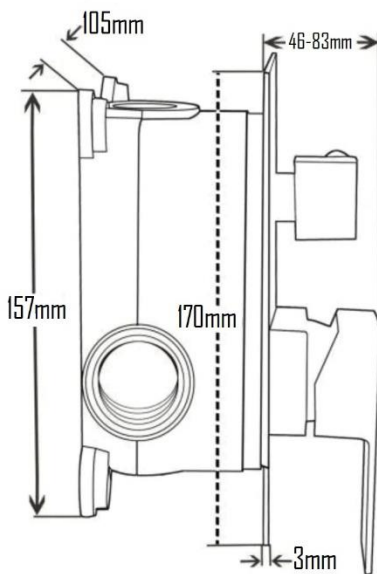

KIRUNA 2 FUNCTIONS SHOWER SET SVER-A2094

Specifications

Brand	ÖLIND
Finish/Colour	CHROME, MATTE BLACK, BRUSHED GOLD, GUNMETAL BRUSHED NICKEL
Material	BRASS/ ABS
Configuration	CONCEALED

For more information, please visit our website: olind-design.com
Sweden: Dalkärrsvägen 6 14636 Tullinge Sweden