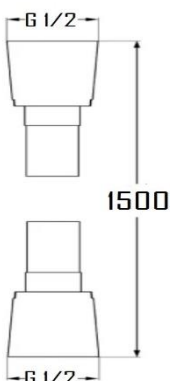

KIRUNA 2 FUNCTIONS SHOWER SET SVER-A2094

Specifications

Brand	ÖLIND
Finish/Colour	CHROME, MATTE BLACK, BRUSHED GOLD, GUNMETAL BRUSHED NICKEL
Material	BRASS/ ABS
Configuration	CONCEALED

For more information, please visit our website: olind-design.com
Sweden: Dalkärrsvägen 6 14636 Tullinge Sweden