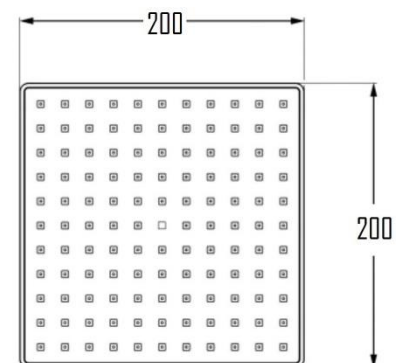

KIRUNA 2 FUNCTIONS SHOWER SET SVER-A2094

Specifications

Brand	ÖLIND
Finish/Colour	CHROME, MATTE BLACK, BRUSHED GOLD, GUNMETAL BRUSHED NICKEL
Material	BRASS/ ABS
Configuration	CONCEALED

For more information, please visit our website: olind-design.com
Sweden: Dalkärrsvägen 6 14636 Tullinge Sweden