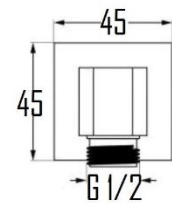

KIRUNA 2 FUNCTIONS SHOWER SET SVER-A2094

Specifications

Brand	ÖLIND
Finish/Colour	CHROME, MATTE BLACK, BRUSHED GOLD, GUNMETAL BRUSHED NICKEL
Material	BRASS/ ABS
Configuration	CONCEALED

For more information, please visit our website: olind-design.com
Sweden: Dalkärrsvägen 6 14636 Tullinge Sweden