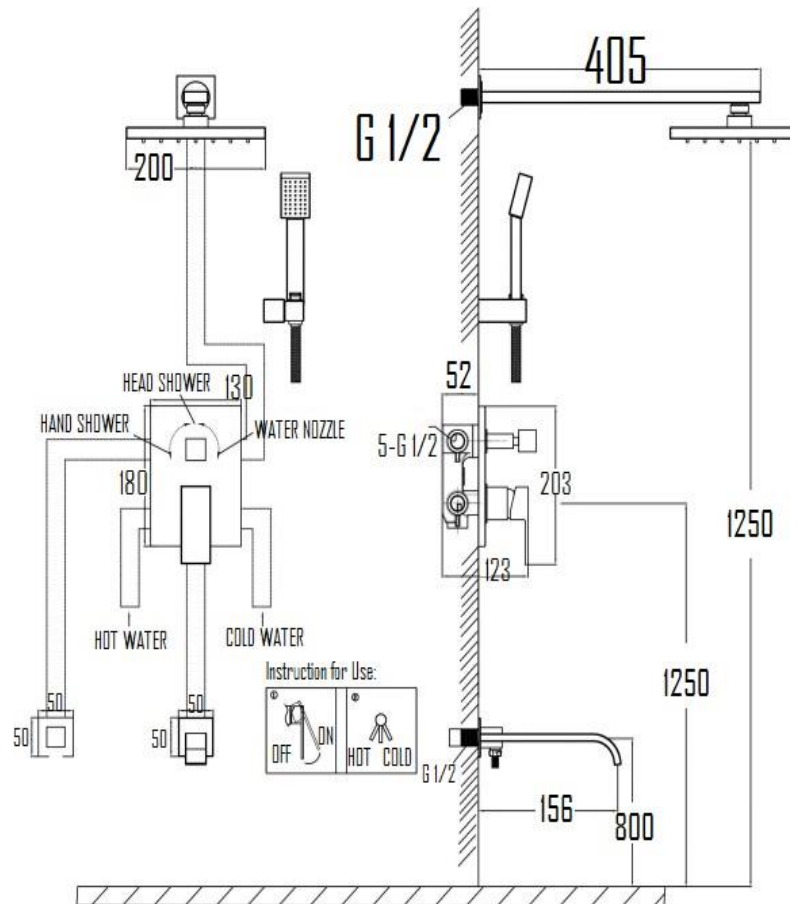

### KIRUNA 3 FUNCTIONS SHOWER SET SVER-2094

#### Specifications

Brand	ÖLIND
Finish/Colour	CHROME, MATTE BLACK, BRUSHED GOLD, GUNMETAL BRUSHED NICKEL
Material	BRASS
Configuration	CONCEALED

For more information, please visit our website: [olind-design.com](http://olind-design.com)  
Sweden: Dalkärrsvägen 6 14636 Tullinge Sweden