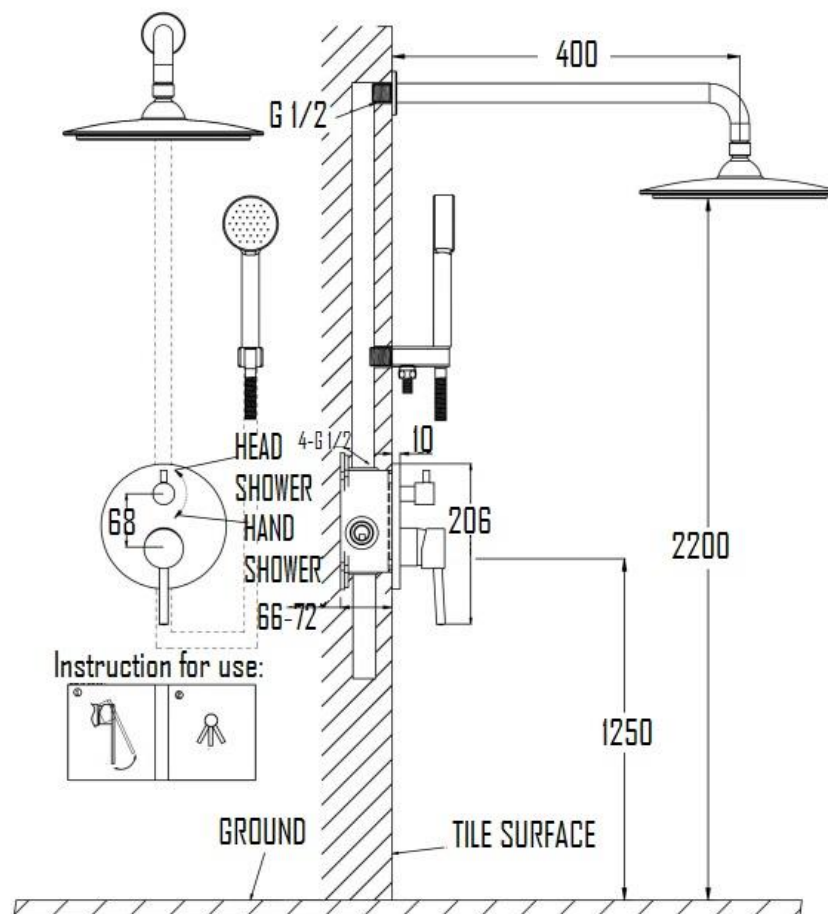

KIRUNA 2 FUNCTIONS SHOWER SET SVER-2052

Specifications

Brand	ÖLIND
Finish/Colour	CHROME, MATTE BLACK, BRUSHED GOLD, GUNMETAL BRUSHED NICKEL
Material	BRASS
Configuration	CONCEALED

For more information, please visit our website: olind-design.com
Sweden: Dalkärrsvägen 6 14636 Tullinge Sweden