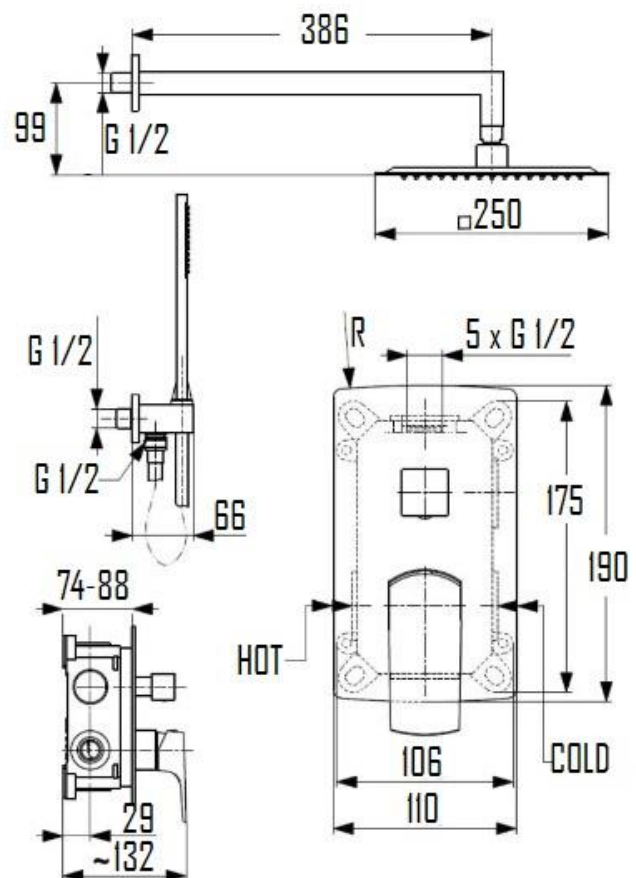

KIRUNA 2 FUNCTIONS SHOWER SET SVER-2031

Specifications

Brand	ÖLIND
Finish/Colour	CHROME, MATTE BLACK, BRUSHED GOLD, GUNMETAL BRUSHED NICKEL
Material	BRASS
Configuration	CONCEALED

For more information, please visit our website: olind-design.com
Sweden: Dalkärrsvägen 6 14636 Tullinge Sweden