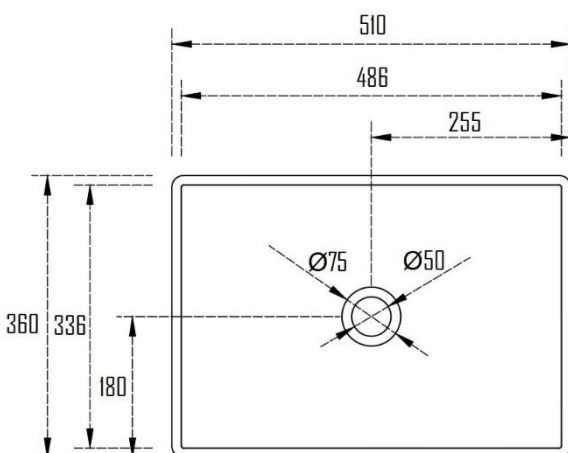

ABISKO SOLID SURFACE COUNTERTOP WASH BASIN WITHOUT OVERFLOW SVER-A28MW

Specifications

Brand	ÖLIND
Range	ABISKO
Product code	SVER- A28MW
Finish/Colour	MATTE WHITE
Product type	RECTANGLE BASIN
Material	SOLID SURFACE
Configuration	NO OVERFLOW
Mounting Type	COUNTERTOP