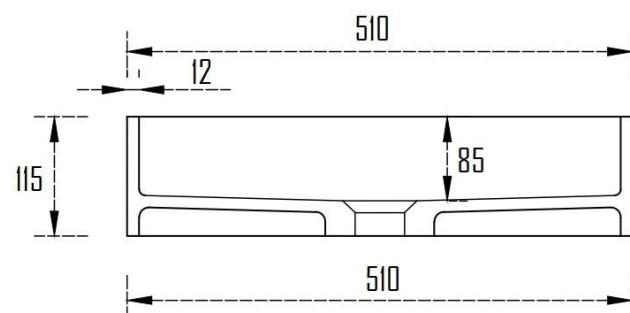

ABISKO SOLID SURFACE COUNTERTOP WASH BASIN WITHOUT OVERFLOW SVER-A28MW

Specifications

Brand	ÖLIND
Range	ABISKO
Product code	SVER- A28MW
Finish/Colour	MATTE WHITE
Product type	RECTANGLE BASIN
Material	SOLID SURFACE
Configuration	NO OVERFLOW
Mounting Type	COUNTERTOP